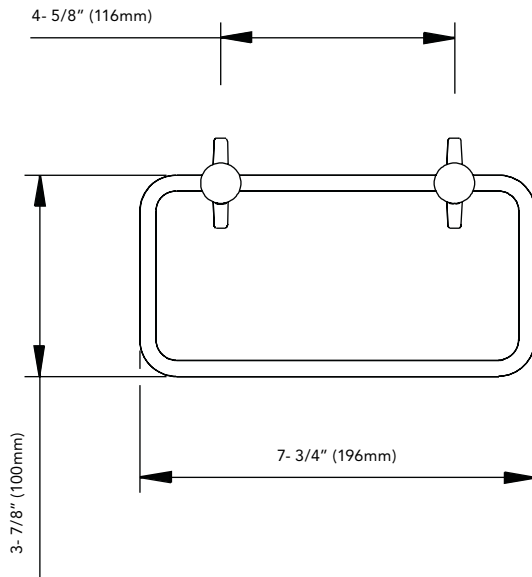

ACCESSORIES

TOWEL RING

Product Codes:

MIRWHTRCP (polished chrome)

MIRWHTRPN (polished nickel)

MIRWHTRSN (satin nickel)

ROBE HOOK

Product Codes: