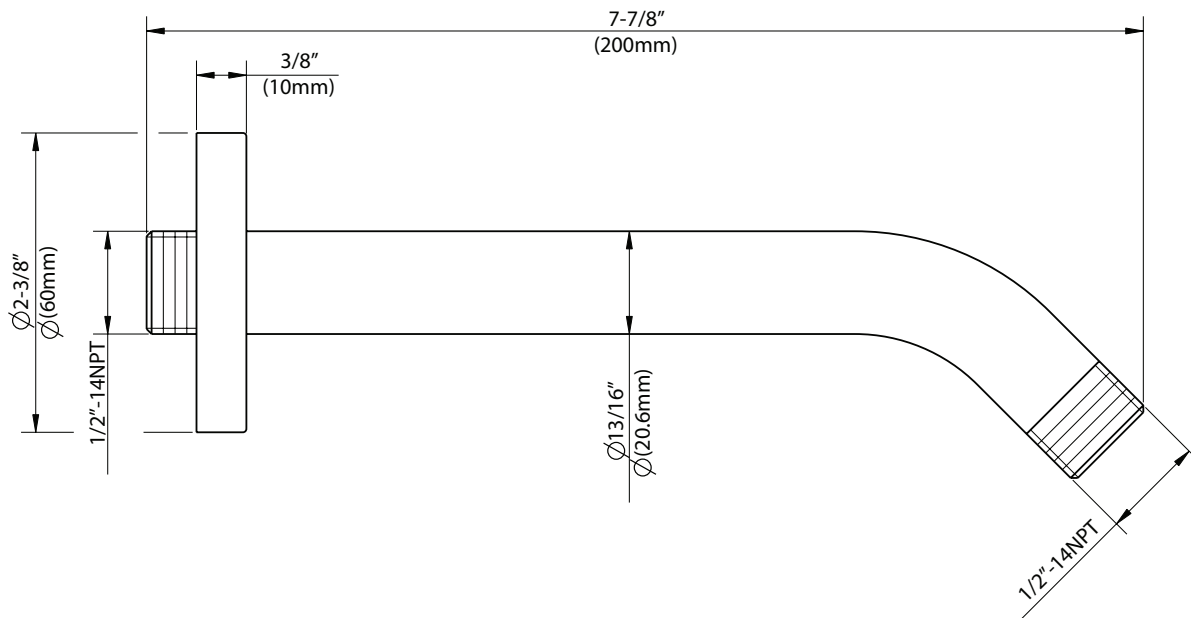

Mirabelle®

SHOWER ARM & FLANGE KIT

Product Codes:

MIRSK80CP(polished chrome)

MIRSK80BN(brushed nickel)

MIRSK80PN(polished nickel)

- Solid brass construction
- 8" length 45 degree shower arm with flange
- Lifetime limited warranty

See dimensional drawing on next page

© 2018 Ferguson Enterprises, Inc. All Rights Reserved 14936 01/18

Mirabelle®

SHOWER ARM & FLANGE KIT

Product Codes:

MIRSK80CP(polished chrome)

MIRSK80BN(brushed nickel)

MIRSK80PN(polished nickel)

Note: All dimensions and specifications are nominal and may vary +/- 1/4". Use actual products for accuracy in critical situations.