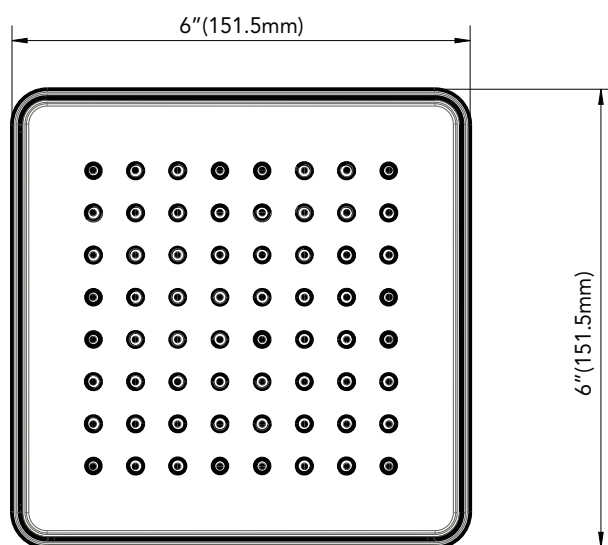

Mirabelle
sophistispa™
VILAMONTE COLLECTION

SHOWER HEAD

Product Codes:

MIRSH2060CP (polished chrome)
MIRSH2060BN (brushed nickel)
MIRSH2060ORB (oil rubbed bronze)

- Single function shower head (full spray)
- 2.5 GPM flow rate
- Brass ball joint & threaded connection
- Easy clean rubber nozzles
- Easy Installation
- Shower arm & flange sold separately
- Required accessory - MIRSK88 shower arm
- Lifetime limited warranty
- Meets ANSI:A112.18.1M
- cUPC/IAPMO listed

See dimensional drawing on back

© 2013 Ferguson Enterprises, Inc. All Rights Reserved 14936 03/13

Mirabelle

sophistispa™

VILAMONTE COLLECTION

SHOWER HEAD

Product Codes:

MIRSH2060CP (polished chrome)

MIRSH2060BN (brushed nickel)

MIRSH2060ORB (oil rubbed bronze)

Note: All dimensions and specifications are nominal and may vary \pm 1/4. Use actual products for accuracy in critical situations.