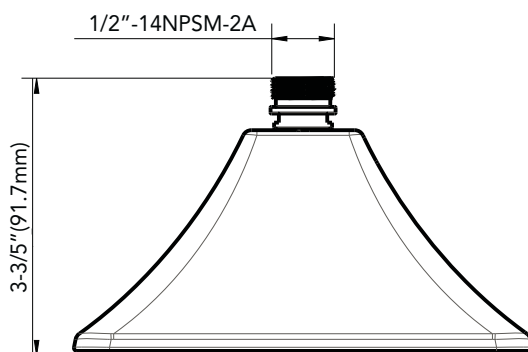

Mirabelle
sophistispa™
VILAMONTE COLLECTION

SHOWER HEAD

Product Codes:

MIRSH2060CP (polished chrome)
MIRSH2060BN (brushed nickel)
MIRSH2060ORB (oil rubbed bronze)

- Single function shower head (full spray)
- 2.5 GPM flow rate
- Brass ball joint & threaded connection
- Easy clean rubber nozzles
- Easy Installation
- Shower arm & flange sold separately
- Required accessory - MIRSK88 shower arm
- Lifetime limited warranty
- Meets ANSI:A112.18.1M
- cUPC/IAPMO listed

See dimensional drawing on back

© 2013 Ferguson Enterprises, Inc. All Rights Reserved 14936 03/13

Mirabelle

sophistispa™

VILAMONTE COLLECTION

SHOWER HEAD

Product Codes:

MIRSH2060CP (polished chrome)

MIRSH2060BN (brushed nickel)

MIRSH2060ORB (oil rubbed bronze)

Note: All dimensions and specifications are nominal and may vary \pm 1/4. Use actual products for accuracy in critical situations.