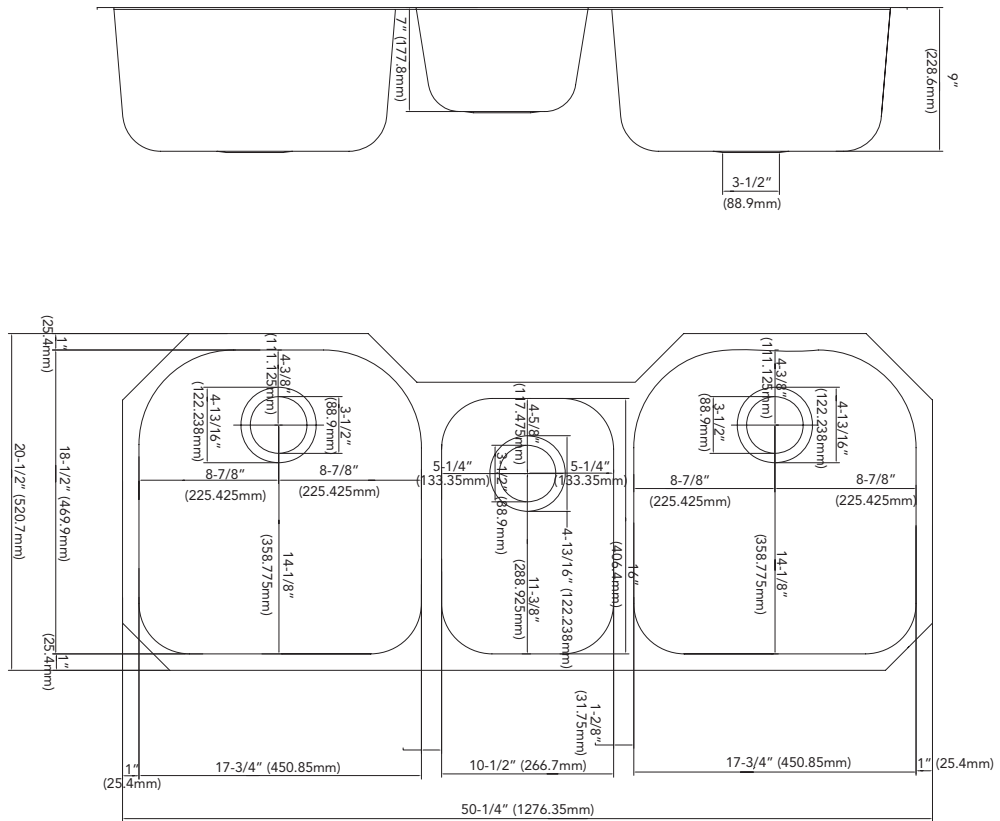

#### Dimensions:

- 50-1/4" x 20-1/2" overall size
- 10-1/2" x 16" bowl size (small)
- 17-3/4" x 18-1/2" bowl size (large)
- 7" bowl depth (small)
- 9" bowl depth (large)
- 3-1/2" drain diameter

#### Product Code:

MIRUC5020 (brushed finish)

- Type 304 stainless steel
- 18 gauge
- Sound absorption pads and coating to minimize vibration and sound and increase durability
- Mounting hardware and template included
- Installation, operating, care and maintenance instructions included
- Limited lifetime warranty
- Meets ASME/ANSI A 112.19.3M
- cUPC/IAPMO listed
- Recommended accessories
  - MB132974 Disposal flange with stopper, SS
  - MB132975 Disposal flange with stopper, BN
  - MB132978 Disposal flange with stopper, CP
  - MB132981 Basket strainer, SS
  - MB132982 Basket strainer, BN
  - MB132984 Basket strainer, CP

### THREE-BOWL UNDERMOUNT SINK

Product Code:  
MIRUC5020 (brushed finish)

Note: All dimensions and specifications are nominal and may vary +/- 1/4". Use actual products for accuracy in critical situations.