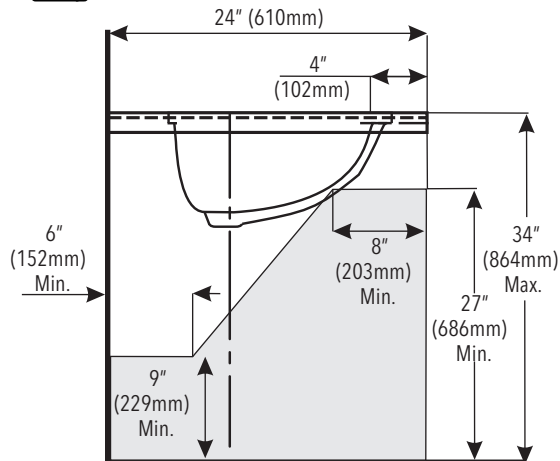

Mirabelle®

UNDERMOUNT LAVATORY

Dimensions: 18-11/16" x 12-3/16" (interior)

Dimensions: 21-1/16" x 14-9/16" (exterior)

Product Codes:

MIRU1812WH (white)

MIRU1812BS (biscuit)

- Vitreous china with overflow
- Cutout template included
- Installation, operating, care and maintenance instructions included
- 1 year limited warranty
- Meets ASME Standard: A112.19.2M
- cUPC/IAPMO listed

Mirabelle®

UNDERMOUNT LAVATORY

Product Codes:

MIRU1812WH (white)

MIRU1812BS (biscuit)

Barrier Free Installation

Note: All dimensions and specifications are nominal and may vary +/- 1/4". Use actual products for accuracy in critical situations.