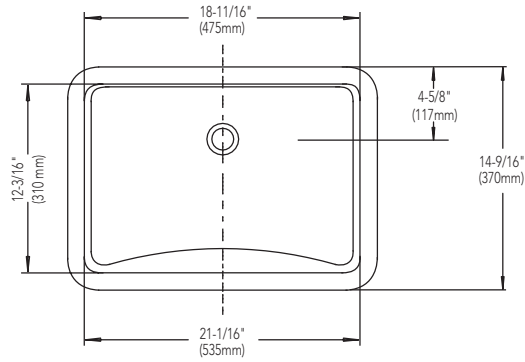

Mirabelle®

UNDERMOUNT LAVATORY

Dimensions: 18-11/16" x 12-3/16" (interior)

Dimensions: 21-1/16" x 14-9/16" (exterior)

Product Codes:

MIRU1812WH (white)

MIRU1812BS (biscuit)

- Vitreous china with overflow
- Cutout template included
- Installation, operating, care and maintenance instructions included
- 1 year limited warranty
- Meets ASME Standard: A112.19.2M
- cUPC/IAPMO listed

Mirabelle®

UNDERMOUNT LAVATORY

Product Codes:

MIRU1812WH (white)

MIRU1812BS (biscuit)

Barrier Free Installation

Note: All dimensions and specifications are nominal and may vary +/- 1/4". Use actual products for accuracy in critical situations.