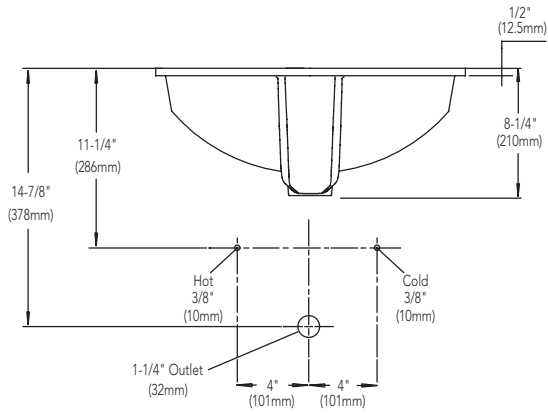

Mirabelle®

UNDERMOUNT LAVATORY

Dimensions: 18-11/16" x 12-3/16" (interior)

Dimensions: 21-1/16" x 14-9/16" (exterior)

Product Codes:

MIRU1812WH (white)

MIRU1812BS (biscuit)

- Vitreous china with overflow
- Cutout template included
- Installation, operating, care and maintenance instructions included
- 1 year limited warranty
- Meets ASME Standard: A112.19.2M
- cUPC/IAPMO listed

Mirabelle®

UNDERMOUNT LAVATORY

Product Codes:

MIRU1812WH (white)

MIRU1812BS (biscuit)

Barrier Free Installation

Note: All dimensions and specifications are nominal and may vary +/- 1/4". Use actual products for accuracy in critical situations.