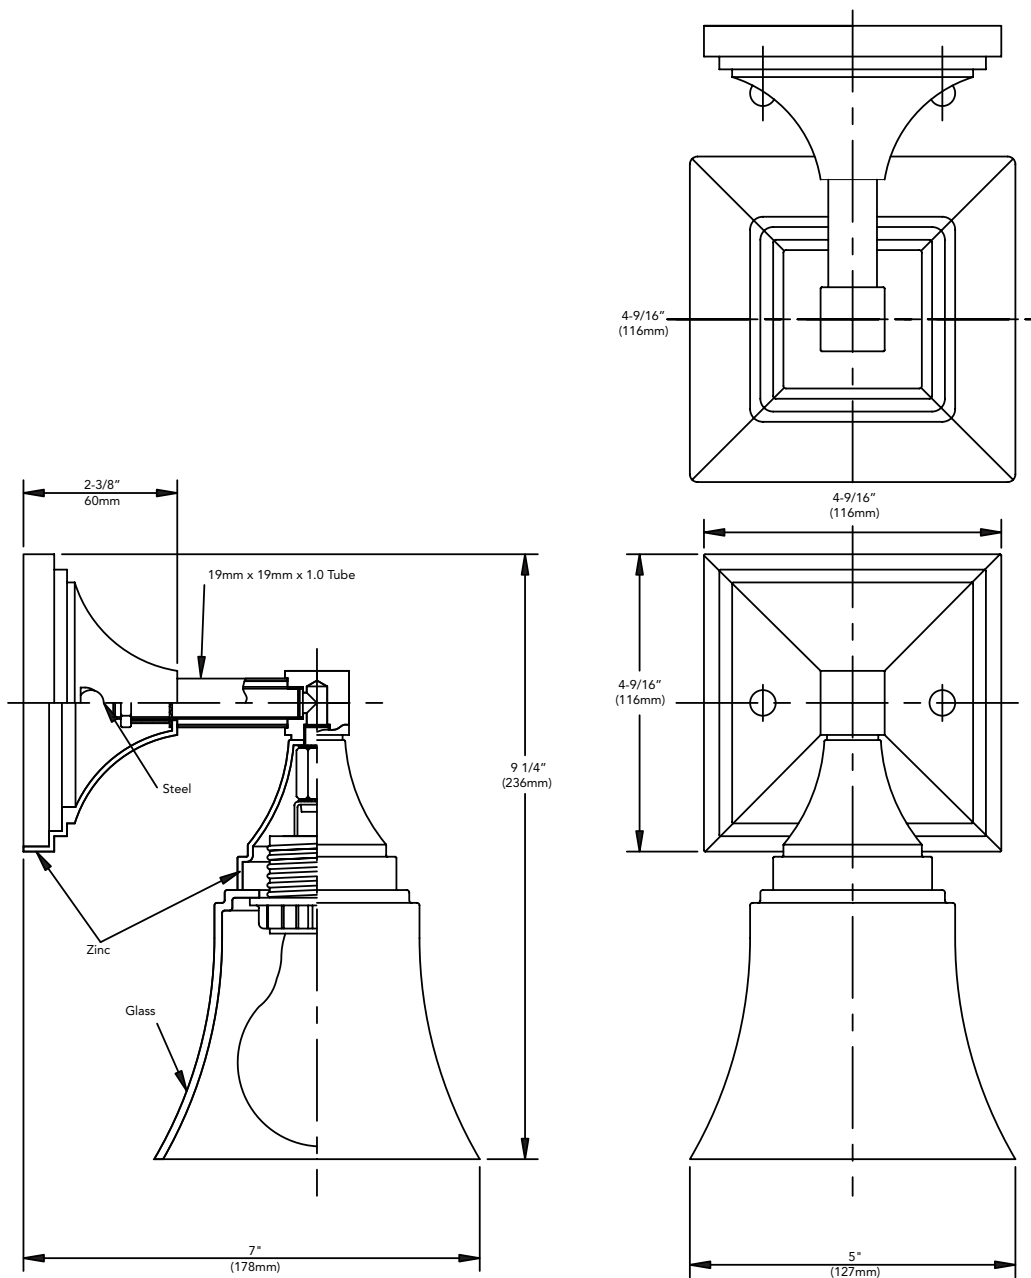

Mirabelle™

CORDOBA COLLECTION

LIGHTING

ONE-LIGHT WALL SCONCE

Dimensions: 5"W x 9-1/4"H, extends 7"

Product Codes:

- MIRCO1LGTBN (brushed nickel)
- MIRCO1LGTCP (polished chrome)
- MIRCO1LGTORB (oil rubbed bronze)
- MIRCO1LGTBB (brushed brass)
- MIRCO1LGTPN (polished nickel)

- Uses one 60W Medium A19 lamp max
- Mounting hardware included
- U.L. listed

Mirabelle™

CORDOBA COLLECTION

LIGHTING

ONE-LIGHT WALL SCONCE

Dimensions: 5"W x 9-1/4"H, extends 7"

Product Codes:

- MIRCO1LGTBN (brushed nickel)
- MIRCO1LGTCP (polished chrome)
- MIRCO1LGTORB (oil rubbed bronze)
- MIRCO1LGTBB (brushed brass)
- MIRCO1LGTPN (polished nickel)

All dimensions are based on original specifications and are subject to change and variation.
Please contact your Mirabelle customer service representative at (800) 221-3379 for any updated specifications.