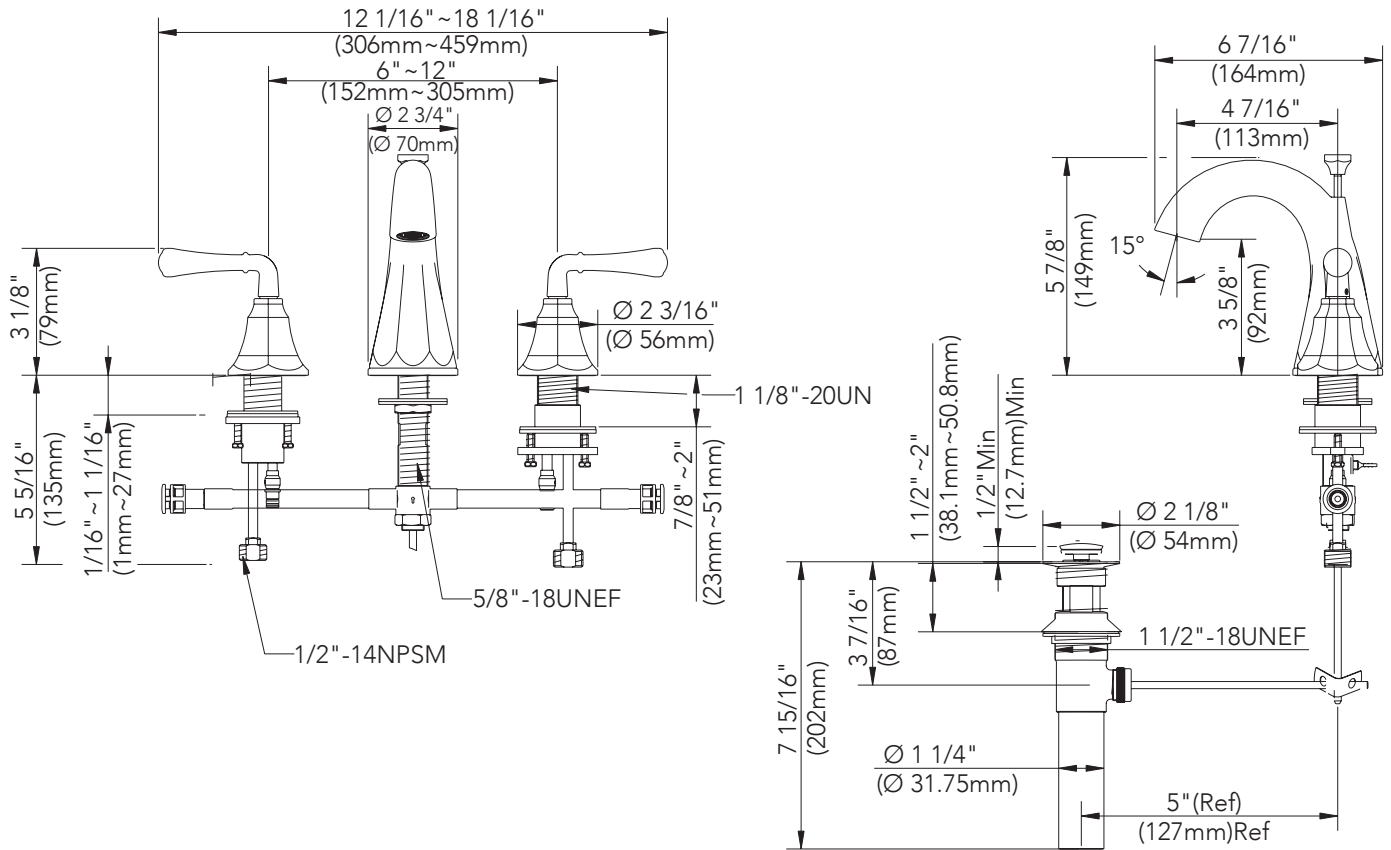

Mirabelle®

KEY WEST COLLECTION

TWO-HANDLE WIDESPREAD LAVATORY FAUCET

Product Codes:

MIRWSCKW800CP (polished chrome)
MIRWSCKW800BN (brushed nickel)
MIRWSCKW800ORB (oil rubbed bronze)
MIRWSCKW800PN (polished nickel)

- Brass construction
- 1.2 GPM water saving aerator
- 6" to 16" installation spread
- Ceramic disc cartridge
- Brass pop-up drain assembly
- 1/2" IPS connections
- Installation, operating, care and maintenance instructions included
- Lifetime limited warranty
- Meets ANSI: A112.18.1M
- NSF/ANSI Std. 61 compliant
- cUPC/IAPMO listed
- ADA compliant
- Compliant with lead content requirements of California AB 1953 and Vermont S.152
- WaterSense approved

See dimensional drawing on next page.

© 2017 Ferguson Enterprises, Inc. All Rights Reserved 14936 03/17

Mirabelle®

KEY WEST COLLECTION

TWO-HANDLE WIDESPREAD LAVATORY FAUCET

Product Codes:

- MIRWSCKW800CP (polished chrome)
- MIRWSCKW800BN (brushed nickel)
- MIRWSCKW800ORB (oil rubbed bronze)
- MIRWSCKW800PN (polished nickel)

Note: All dimensions are based on original specifications and are subject to change and variation.