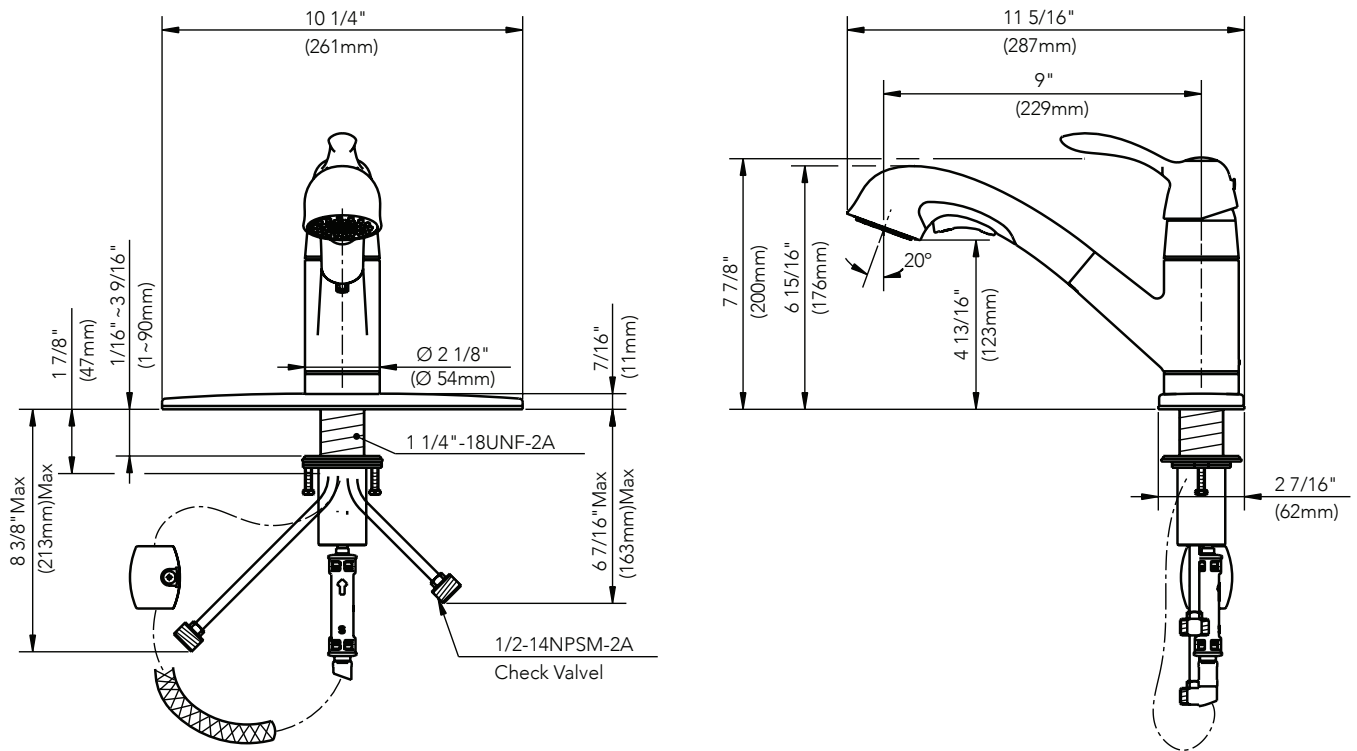

Mirabelle®

BRADENTON COLLECTION

SINGLE HANDLE PULL OUT KITCHEN FAUCET

Product Codes:

MIRXCBD101CP (polished chrome)

MIRXCBD101SS (stainless steel)

MIRXCBD101ORB (oil rubbed bronze)

- Brass construction
- Ceramic disc cartridge
- Metal lever handle
- 1 or 3 hole installation
- Spray modes: aerated stream and gentle spray
- With 110 degree swivel spout: 55 degrees right and left
- Max. flow rate: 1.8 GPM
- Lifetime limited warranty
- Optional deckplate included
- Meets ANSI:A112.18.1M
- cUPC/IAPMO listed
- ADA compliant
- AB1953

See dimensional drawing on next page

© 2017 Ferguson Enterprises, Inc. All Rights Reserved 14936 01/17

Mirabelle®

SINGLE HANDLE PULL OUT KITCHEN FAUCET

Product Codes:

MIRXCBD101CP (polished chrome)
MIRXCBD101SS (stainless steel)
MIRXCBD101ORB (oil rubbed bronze)

Note: All dimensions and specifications are nominal and may vary +/- 1/4. Use actual products for accuracy in critical situations.