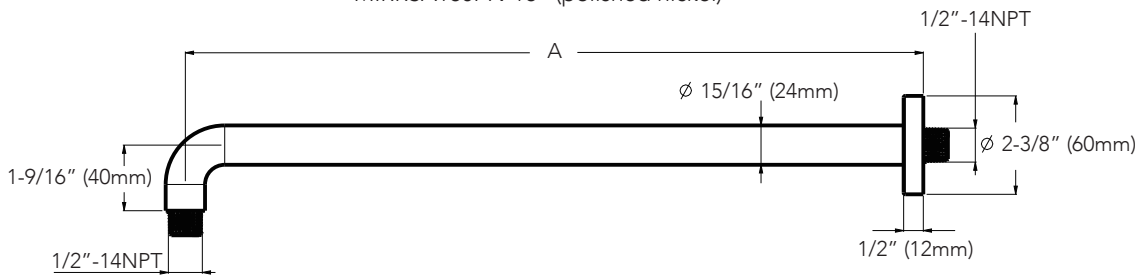

Mirabelle®

CUSTOM SHOWERING

SHOWER ARM

Product Codes:

MIRRSA120CP-12" (polished chrome)
MIRRSA120BN-12" (brushed nickel)
MIRRSA120PN-18" (polished nickel)
MIRRSA180CP-18" (polished chrome)
MIRRSA180BN-18" (brushed nickel)
MIRRSA180PN-18" (polished nickel)

- Solid brass construction
- 1/2" NPT connection
- Escutcheon included
- Lifetime limited warranty
- CSA listed

CUSTOM SHOWERING

SHOWER ARM

Product Codes:

- MIRRSA120CP-12" (polished chrome)
- MIRRSA120BN-12" (brushed nickel)
- MIRRSA120PN-18" (polished nickel)
- MIRRSA180CP-18" (polished chrome)
- MIRRSA180BN-18" (brushed nickel)
- MIRRSA180PN-18" (polished nickel)

Product Codes	Size A (inch)	Size A (mm)	Finish
MIRRSA120CP	12 "	300	polished chrome
MIRRSA120BN	12 "	300	brushed nickel
MIRRSA120PN	12 "	300	polished nickel
MIRRSA180CP	18 "	450	polished chrome
MIRRSA180BN	18 "	450	brushed nickel
MIRRSA180PN	18 "	450	polished nickel

Note: All dimensions and specifications are nominal and may vary $\pm 1/4"$ ($\pm 6.35\text{mm}$). Use actual products for accuracy in critical situations.