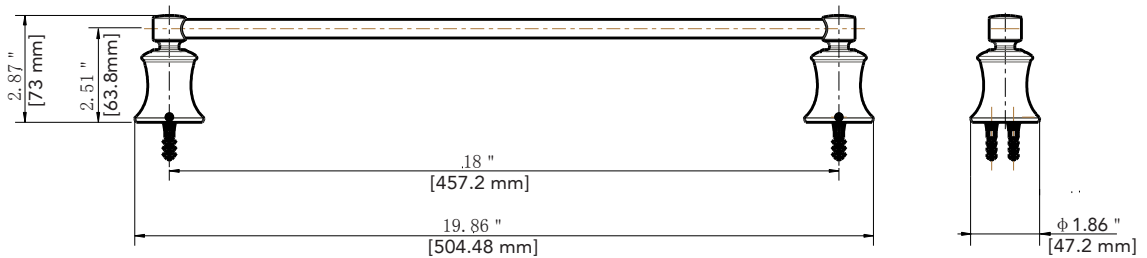

24" TOWEL BAR

Product Codes:

MIRPT24TBBN (brushed nickel)
MIRPT24TBCP (polished chrome)
MIRPT24TBORB (oil rubbed bronze)
MIRPT24TBPN (polished nickel)

See dimensional drawing on back

©2015 Ferguson Enterprises, Inc. All Rights Reserved 35760 Rev. 0915

PENDLETON COLLECTION

ACCESSORIES

18" TOWEL BAR

Product Codes:

- MIRPT18TBBN (brushed nickel)
- MIRPT18TBCP (polished chrome)
- MIRPT18TBORB (oil rubbed bronze)
- MIRPT18TBPN (polished nickel)

24" TOWEL BAR

Product Codes:

- MIRPT24TBBN (brushed nickel)
- MIRPT24TBCP (polished chrome)
- MIRPT24TBORB (oil rubbed bronze)
- MIRPT24TBPN (polished nickel)

18" Towel Bar

24" Towel Bar

Note: All dimensions and specifications are nominal and may vary +/- 1/4". Use actual products for accuracy in critical situations.