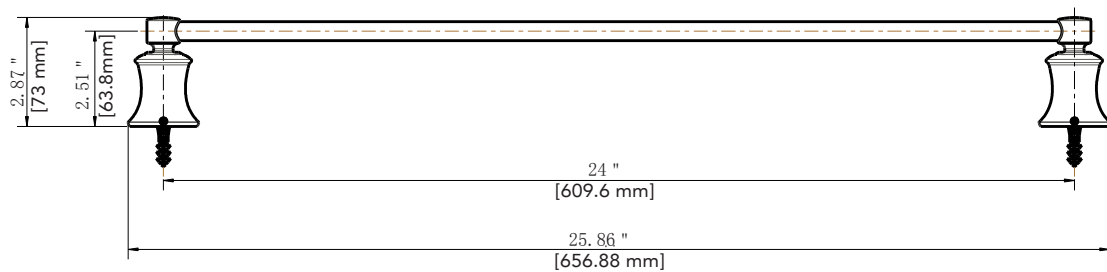

24" TOWEL BAR

Product Codes:

MIRPT24TBBN (brushed nickel)
MIRPT24TBCP (polished chrome)
MIRPT24TBORB (oil rubbed bronze)
MIRPT24TBPN (polished nickel)

See dimensional drawing on back

©2015 Ferguson Enterprises, Inc. All Rights Reserved 35760 Rev. 0915

PENDLETON COLLECTION

ACCESSORIES

18" TOWEL BAR

Product Codes:

- MIRPT18TBBN (brushed nickel)
- MIRPT18TBCP (polished chrome)
- MIRPT18TBORB (oil rubbed bronze)
- MIRPT18TBPN (polished nickel)

24" TOWEL BAR

Product Codes:

- MIRPT24TBBN (brushed nickel)
- MIRPT24TBCP (polished chrome)
- MIRPT24TBORB (oil rubbed bronze)
- MIRPT24TBPN (polished nickel)

18" Towel Bar

24" Towel Bar

Note: All dimensions and specifications are nominal and may vary +/- 1/4". Use actual products for accuracy in critical situations.