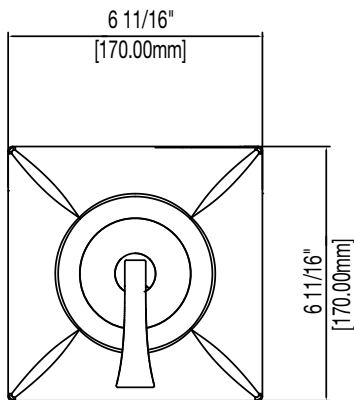

Mirabelle®

VILAMONTE COLLECTION

TUB AND SHOWER TRIM KIT

Product Codes:

MIRVL8030ECP (polished chrome)

MIRVL8030EBN (brushed nickel)

MIRVL8030EORB (oil rubbed bronze)

- Single function showerhead
- Slip fit tub spout
- Metal handle
- Required valve (MIR3001)
- Extension kit available (ACF3001EXT)
- Showerhead max. flow rate: 2.0 GPM at 80 PSI
- Lifetime limited warranty
- Meets ANSI:A112.18.1M
- cUPC/IAPMO listed
- WaterSense Certified
- ADA compliant

See dimensional drawing on next page

© 2015 Ferguson Enterprises, Inc. 23850 0115

Mirabelle®

VILAMONTE COLLECTION

TUB AND SHOWER TRIM KIT

Product Codes:

MIRVL8030ECP (polished chrome)

MIRVL8030EBN (brushed nickel)

MIRVL8030EORB (oil rubbed bronze)

Note: All dimensions and specifications are nominal and may vary + - 1/4". Use actual products for accuracy in critical situations.