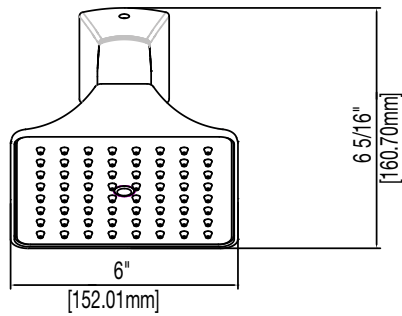

Mirabelle®

VILAMONTE COLLECTION

TUB AND SHOWER TRIM KIT

Product Codes:

MIRVL8030ECP (polished chrome)

MIRVL8030EBN (brushed nickel)

MIRVL8030EORB (oil rubbed bronze)

- Single function showerhead
- Slip fit tub spout
- Metal handle
- Required valve (MIR3001)
- Extension kit available (ACF3001EXT)
- Showerhead max. flow rate: 2.0 GPM at 80 PSI
- Lifetime limited warranty
- Meets ANSI:A112.18.1M
- cUPC/IAPMO listed
- WaterSense Certified
- ADA compliant

See dimensional drawing on next page

© 2015 Ferguson Enterprises, Inc. 23850 0115

Mirabelle®

VILAMONTE COLLECTION

TUB AND SHOWER TRIM KIT

Product Codes:

MIRVL8030ECP (polished chrome)

MIRVL8030EBN (brushed nickel)

MIRVL8030EORB (oil rubbed bronze)

Note: All dimensions and specifications are nominal and may vary + - 1/4". Use actual products for accuracy in critical situations.