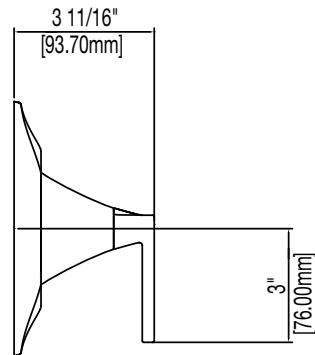

Mirabelle®

VILAMONTE COLLECTION

TUB AND SHOWER TRIM KIT

Product Codes:

MIRVL8030ECP (polished chrome)

MIRVL8030EBN (brushed nickel)

MIRVL8030EORB (oil rubbed bronze)

- Single function showerhead
- Slip fit tub spout
- Metal handle
- Required valve (MIR3001)
- Extension kit available (ACF3001EXT)
- Showerhead max. flow rate: 2.0 GPM at 80 PSI
- Lifetime limited warranty
- Meets ANSI:A112.18.1M
- cUPC/IAPMO listed
- WaterSense Certified
- ADA compliant

See dimensional drawing on next page

© 2015 Ferguson Enterprises, Inc. 23850 0115

Mirabelle®

VILAMONTE COLLECTION

TUB AND SHOWER TRIM KIT

Product Codes:

MIRVL8030ECP (polished chrome)

MIRVL8030EBN (brushed nickel)

MIRVL8030EORB (oil rubbed bronze)

Note: All dimensions and specifications are nominal and may vary + - 1/4". Use actual products for accuracy in critical situations.