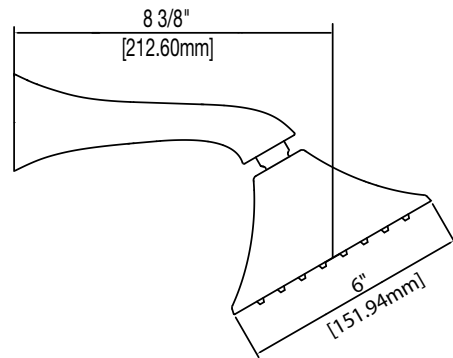

Mirabelle®

VILAMONTE COLLECTION

TUB AND SHOWER TRIM KIT

Product Codes:

MIRVL8030ECP (polished chrome)

MIRVL8030EBN (brushed nickel)

MIRVL8030EORB (oil rubbed bronze)

- Single function showerhead
- Slip fit tub spout
- Metal handle
- Required valve (MIR3001)
- Extension kit available (ACF3001EXT)
- Showerhead max. flow rate: 2.0 GPM at 80 PSI
- Lifetime limited warranty
- Meets ANSI:A112.18.1M
- cUPC/IAPMO listed
- WaterSense Certified
- ADA compliant

See dimensional drawing on next page

© 2015 Ferguson Enterprises, Inc. 23850 0115

Mirabelle®

VILAMONTE COLLECTION

TUB AND SHOWER TRIM KIT

Product Codes:

MIRVL8030ECP (polished chrome)

MIRVL8030EBN (brushed nickel)

MIRVL8030EORB (oil rubbed bronze)

Note: All dimensions and specifications are nominal and may vary + - 1/4". Use actual products for accuracy in critical situations.