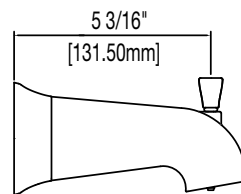

MIRVL8030EORB (oil rubbed bronze)

Note: All dimensions and specifications are nominal and may vary + - 1/4". Use actual products for accuracy in critical situations.