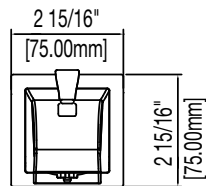

Mirabelle®

VILAMONTE COLLECTION

TUB AND SHOWER TRIM KIT

Product Codes:

MIRVL8030ECP (polished chrome)

MIRVL8030EBN (brushed nickel)

MIRVL8030EORB (oil rubbed bronze)

- Single function showerhead
- Slip fit tub spout
- Metal handle
- Required valve (MIR3001)
- Extension kit available (ACF3001EXT)
- Showerhead max. flow rate: 2.0 GPM at 80 PSI
- Lifetime limited warranty
- Meets ANSI:A112.18.1M
- cUPC/IAPMO listed
- WaterSense Certified
- ADA compliant

See dimensional drawing on next page

© 2015 Ferguson Enterprises, Inc. 23850 0115

Mirabelle®

VILAMONTE COLLECTION

TUB AND SHOWER TRIM KIT

Product Codes:

MIRVL8030ECP (polished chrome)

MIRVL8030EBN (brushed nickel)

MIRVL8030EORB (oil rubbed bronze)

Note: All dimensions and specifications are nominal and may vary + - 1/4". Use actual products for accuracy in critical situations.