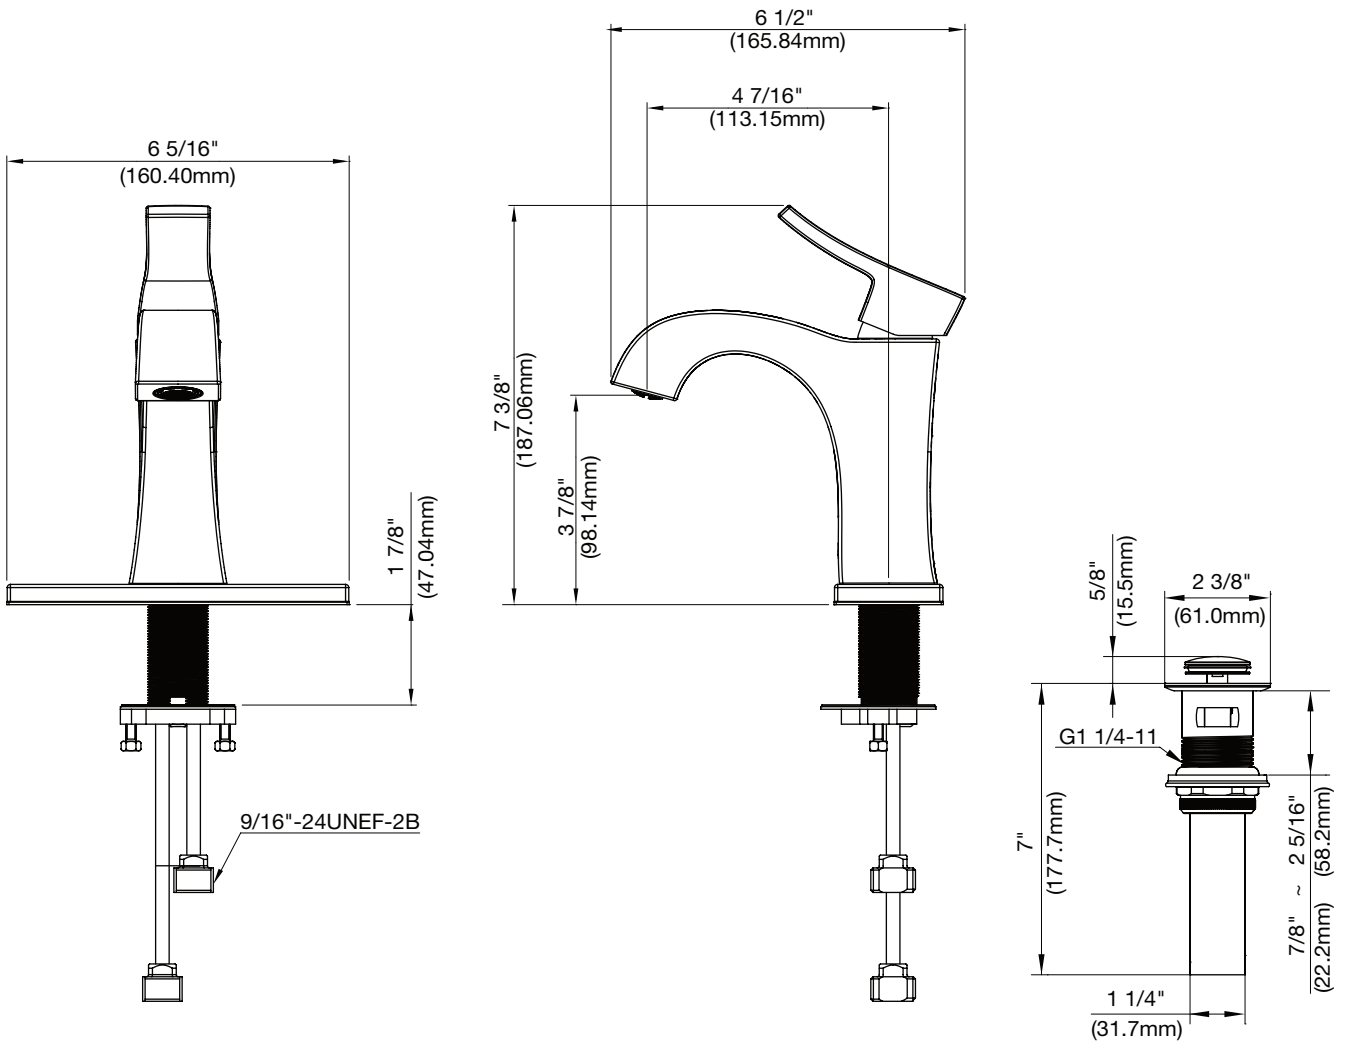

### SINGLE HANDLE LAVATORY FAUCET

**Product Codes:**

MIRWSVL100CP (polished chrome)

MIRWSVL100BN (brushed nickel)

MIRWSVL100ORB (oil rubbed bronze)

- Brass construction
- 1.5 GPM water saving aerator
- Single-hole or 4" CC installation when installed with included escutcheon plate
- Ceramic disc cartridge -replacement part MIR20052
- Push-activated brass pop-up over flow drain assembly
- Recommended hole drilling: 1-3/8"
- Installation, operating, care and maintenance instructions included
- Limited lifetime warranty
- Meets ANSI: A112.18.1M
- NSF 61 compliant
- cUPC/IAPMO listed
- WaterSense certified
- ADA compliant when installed in accordance with ADA guidelines

### SINGLE HANDLE LAVATORY FAUCET

Product Codes:

MIRWSVL100CP (polished chrome)

MIRWSVL100BN (brushed nickel)

MIRWSVL100ORB (oil rubbed bronze)

Note: All dimensions and specifications are nominal and may vary  $\pm 1/4$ . Use actual products for accuracy in critical situations.