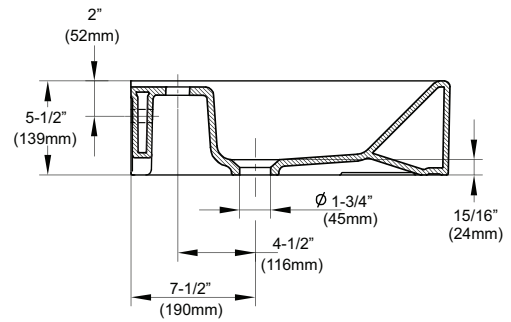

Dimensions:

31-9/16" x 18-5/8"

Product Codes:

MIR32191AWH – Single-hole lavatory (white)

MIR32198AWH – 8" centers lavatory (white)

Nominal Dimensions:

23-5/8" x 18-11/16"
(600mm x 475mm)

Bowl Size:

17-5/16" (440mm) wide
13" (330mm) front to back
5" (127mm) deep

Mirabelle®

SMALL SQUARE LAVATORY

Dimensions:

23-5/8" x 18-11/16"

Product Codes:

MIR24191AWH – Single-hole lavatory (white)

MIR24198AWH – 8" centers lavatory (white)

Dimensions:

23-5/8" x 18-11/16"

Product Codes:

MIR24191AWH – Single-hole lavatory (white)

MIR24198AWH – 8" centers lavatory (white)

Nominal Dimensions:

23-5/8" x 18-11/16"
(600mm x 475mm)

Bowl Size:

17-5/16" (440mm) wide
13" (330mm) front to back
5" (127mm) deep