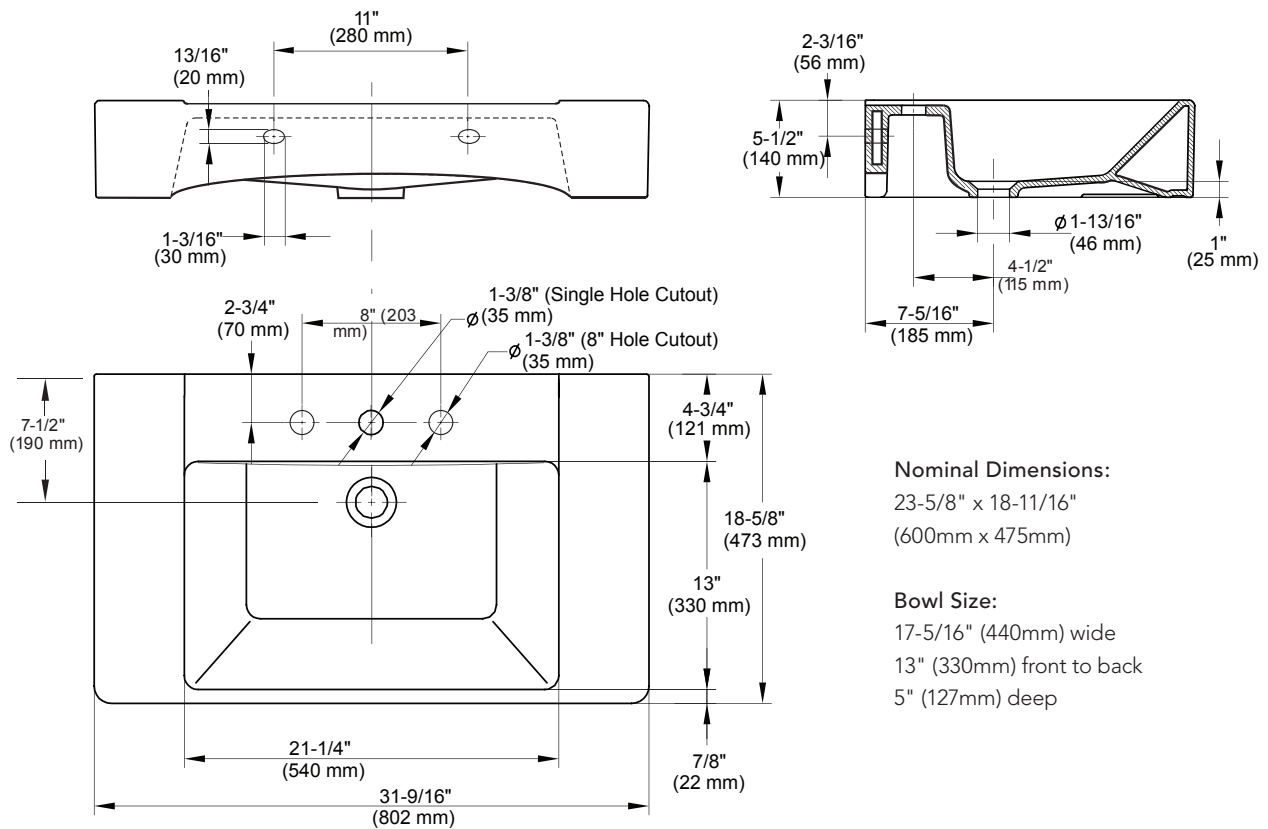

Mirabelle®

LARGE SQUARE LAVATORY

Dimensions:

31-9/16" x 18-5/8"

Product Codes:

MIR32191AWH – Single-hole lavatory (white)

MIR32198AWH – 8" centers lavatory (white)

- Vitreous china construction
- Wide and spacious basin for comfortable use
- Drilled for single-hole or 8" widespread faucet
- Installation: using console or countertop
- Requires grid drain less overflow (sold separately)
- Installation, operating, care and maintenance instructions included
- 1 year limited warranty
- Meets ASME Standard: A112.19.2M
- cUPC/IAPMO listed
- ADA compliant when installed according to ADA guidelines
- Optional metal console available - MIR3219RCP, MIR3219RSS
- Recommended Accessories:

Dimensions:

31-9/16" x 18-5/8"

Product Codes:

MIR32191AWH – Single-hole lavatory (white)

MIR32198AWH – 8" centers lavatory (white)

Nominal Dimensions:

23-5/8" x 18-11/16"
(600mm x 475mm)

Bowl Size:

17-5/16" (440mm) wide
13" (330mm) front to back
5" (127mm) deep

Mirabelle®

SMALL SQUARE LAVATORY

Dimensions:

23-5/8" x 18-11/16"

Product Codes:

MIR24191AWH – Single-hole lavatory (white)

MIR24198AWH – 8" centers lavatory (white)

Dimensions:

23-5/8" x 18-11/16"

Product Codes:

MIR24191AWH – Single-hole lavatory (white)

MIR24198AWH – 8" centers lavatory (white)

Nominal Dimensions:

23-5/8" x 18-11/16"
(600mm x 475mm)

Bowl Size: