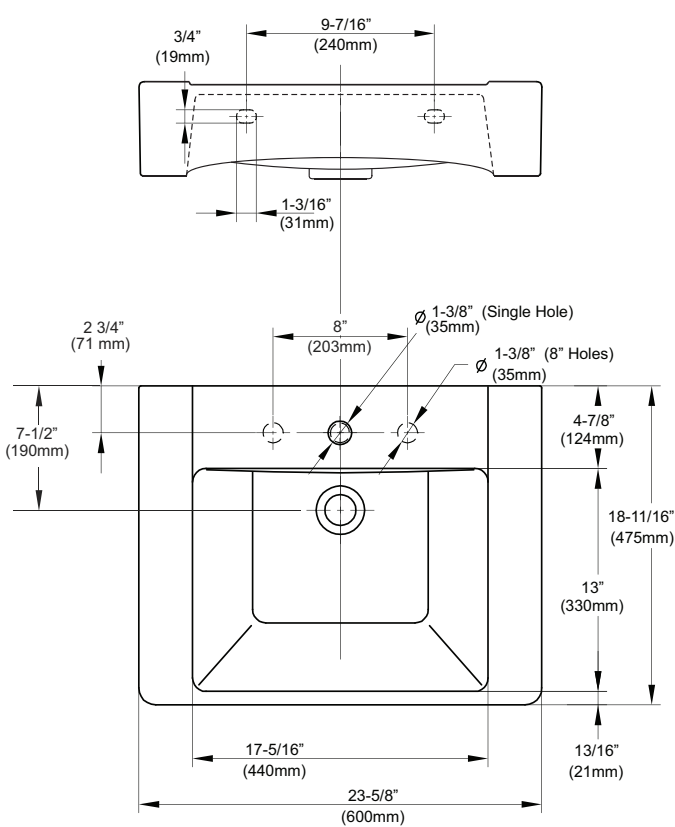

Dimensions:

31-9/16" x 18-5/8"

Product Codes:

MIR32191AWH – Single-hole lavatory (white)

MIR32198AWH – 8" centers lavatory (white)

Nominal Dimensions:

23-5/8" x 18-11/16"
(600mm x 475mm)

Bowl Size:

17-5/16" (440mm) wide
13" (330mm) front to back
5" (127mm) deep

Mirabelle®

SMALL SQUARE LAVATORY

Dimensions:

23-5/8" x 18-11/16"

Product Codes:

MIR24191AWH – Single-hole lavatory (white)

MIR24198AWH – 8" centers lavatory (white)

Dimensions:

23-5/8" x 18-11/16"

Product Codes:

MIR24191AWH – Single-hole lavatory (white)

MIR24198AWH – 8" centers lavatory (white)

Nominal Dimensions:

23-5/8" x 18-11/16"
(600mm x 475mm)

Bowl Size:

17-5/16" (440mm) wide
13" (330mm) front to back
5" (127mm) deep