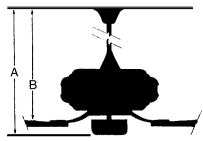

MEASUREMENTS

Blade Finish:		Reversible Blades:	
		No	
Blade Material:		Slope:	
Plywood Construction		Yes	
Blade Sweep:	No. of Blades:	Blade Pitch:	Hanging Weight:
52"	5	12	18.17
Downrod 1:	Downrod 1 Outside Dia:	Downrod 2:	Downrod 2 Outside Dia:
6	0.75		
Ceiling to Lowest Point: (Dim A)	Ceiling to Blade (Dim B)	Lead Wire:	Motor Size:
15.5	13.25	80	172x14mm