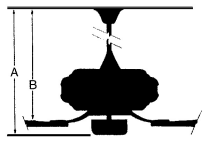

Item # F502L-BCW
 Product Family Name: Traditional Gyro™
 Category: INTERIOR FAN
 Certification E75795
 Patents:
 U.S. Patent(s): D523,548; D523,549; D523,550; D523,983; D524,438; D526,059; D526,400; D526,712; D530,810; D532,097; D567,350; 6,832,902; 7,183,680; 7,229,255
 Notes:

UPC Code: 706411065361
 Finish:
 Category Type: Ceiling Fan

Image File Name: F502L-BCW.jpg

MEASUREMENTS

Blade Finish:				Reversible Blades:	No
Blade Material:	ABS			Slope:	Yes
Blade Sweep:	42"	No. of Blades:	6	Blade Pitch:	20
Downrod 1:	4.5	Downrod 1 Outside Dia:	12	Downrod 2 Outside Dia:	12
			.75		.75
Ceiling to Lowest Point: (Dim A)	17.0	Ceiling to Blade (Dim B)	16.5	Lead Wire:	80
				Motor Size:	82 x 25 mm