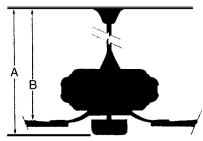

MEASUREMENTS

Blade Finish:				Reversible Blades:	No
Blade Material:				Slope:	Yes
Plywood Construction				Hanging Weight:	22.66
Blade Sweep:	No. of Blades:	Blade Pitch:			
60"	5	12			
Downrod 1:	Downrod 1 Outside Dia:	Downrod 2:	Downrod 2 Outside Dia:		
6	0.75				
Ceiling to Lowest Point: (Dim A)	Ceiling to Blade (Dim B)	Lead Wire:	Motor Size:		
13.25	11.0	80	188x20mm		