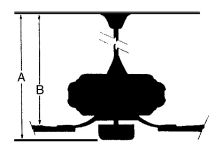

Item # F688-PW	UPC Code: 706411042690
Product Family Name: Kola	Finish: Pewter
Category: INTERIOR FAN	Category Type: Ceiling Fan
Certification 4000048	
Patents:	
Notes: