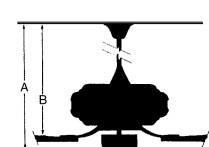

Item # F688-KA	UPC Code: 706411042713
Product Family Name: Kola	Finish: Kocoa
Category: INTERIOR FAN	Category Type: Ceiling Fan
Certification 4000048	
Patents:	
Notes: