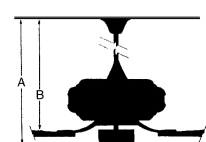

MEASUREMENTS

Blade Finish:					Reversible Blades: No
Blade Material: PLYWOOD					Slope: Yes
Blade Sweep: 60"	No. of Blades: 5	Blade Pitch: 12	Hanging Weight: 22.62		
Downrod 1: 6	Downrod 1 Outside Dia: 0.75	Downrod 2: 6	Downrod 2 Outside Dia:		
Ceiling to Lowest Point: (Dim A) 15.0	Ceiling to Blade (Dim B) 12.75	Lead Wire: 80	Motor Size: 188x20mm		
RPM:	Low 42	Low/Med.	Medium	Med/High	High 153
Amps:	0.24				0.71
Watts:	9.94				84.46
CFM:	1497.0				6417.0
CFM/Watts:	150.6				75.98