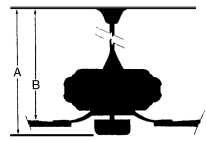

MEASUREMENTS

Blade Finish:					Reversible Blades:
					No
Blade Material:					Slope:
Plywood Construction					Yes
Blade Sweep:	No. of Blades:	Blade Pitch:			Hanging Weight:
60"	5	12			22.62
Downrod 1:	Downrod 1 Outside Dia:	Downrod 2:			Downrod 2 Outside Dia:
6	0.75				
Ceiling to Lowest Point: (Dim A)	Ceiling to Blade (Dim B)	Lead Wire:			Motor Size:
15.0	12.75	80			188 X 20mm
RPM:	Low	Low/Med.	Medium	Med/High	High
	42				153
Amps:	0.24				0.71
Watts:	9.94				84.46
CFM:	1497.0				6417.0
CFM/Watts:	150.6				75.98