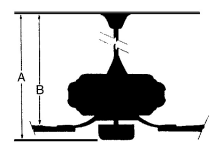

Item # F696-KA	UPC Code: 706411042775
Product Family Name: Kafé-XL	Finish: Kocoa
Category: INTERIOR FAN	Category Type: Ceiling Fan
Certification 4000048	
Patents:	
Notes: