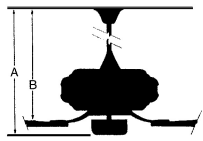

MEASUREMENTS

Blade Finish:		Reversible Blades:	
		No	
Blade Material:		Slope:	
PLYWOOD CONSTRUCTION		Yes	
Blade Sweep:	No. of Blades:	Blade Pitch:	Hanging Weight:
60"	5	12 degrees	22.62
Downrod 1:	Downrod 1 Outside Dia:	Downrod 2:	Downrod 2 Outside Dia:
6	.75		
Ceiling to Lowest Point: (Dim A)	Ceiling to Blade (Dim B)	Lead Wire:	Motor Size:
15.0	12.75	80"	188X20MM