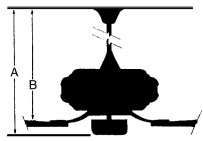

MEASUREMENTS

Blade Finish:				Reversible Blades:	No
Blade Material:				Slope:	Yes
Plywood Construction				Hanging Weight:	22.62
Blade Sweep:	No. of Blades:	Blade Pitch:			
60"	5	12	Downrod 1 Outside Dia:	Downrod 2 Outside Dia:	
Downrod 1:	Downrod 1 Outside Dia:	Downrod 2:			
6	0.75				
Ceiling to Lowest Point: (Dim A)	Ceiling to Blade (Dim B)	Lead Wire:	Motor Size:		
15.0	12.75	80	188 X 20mm		