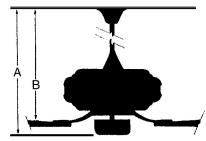

MEASUREMENTS

Blade Finish:					Reversible Blades:	No
Blade Material:	Plywood Construction				Slope:	Yes
Blade Sweep:	No. of Blades:	Blade Pitch:	Hanging Weight:			
52"	5	12 DEGREES	17.99			
Downrod 1:	Downrod 1 Outside Dia:	Downrod 2:	Downrod 2 Outside Dia:			
6	0.75					
Ceiling to Lowest Point: (Dim A)	Ceiling to Blade (Dim B)	Lead Wire:	Motor Size:			
15.0	12.75	80"	172 X 14mm			