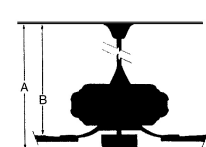

MEASUREMENTS

Blade Finish:	Reversible Blades: No		
Blade Material: PLYWOOD W/PAPER OVERLAY	Slope: Yes		
Blade Sweep: 52"	No. of Blades: 5	Blade Pitch: 12	Hanging Weight: 17.99
Downrod 1: 6	Downrod 1 Outside Dia: 0.75	Downrod 2: 6	Downrod 2 Outside Dia:
Ceiling to Lowest Point: (Dim A) 15.0	Ceiling to Blade (Dim B) 12.75	Lead Wire: 80"	Motor Size: 172 X 14mm