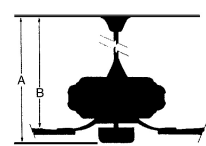

## MEASUREMENTS

Blade Finish:				Reversible Blades:	<b>No</b>
Blade Material:				Slope:	<b>Yes</b>
<b>ABS</b>				Hanging Weight:	<b>14.99</b>
Blade Sweep:	No. of Blades:	Blade Pitch:			
<b>36"</b>	<b>3</b>	<b>20 DEGREES</b>			
Downrod 1:	Downrod 1 Outside Dia:	Downrod 2:	Downrod 2 Outside Dia:		
<b>6</b>	<b>.75</b>				
Ceiling to Lowest Point: (Dim A)	Ceiling to Blade (Dim B)	Lead Wire:	Motor Size:		
<b>16.0</b>	<b>10.75</b>	<b>80"</b>	<b>DC/120x20mm</b>		