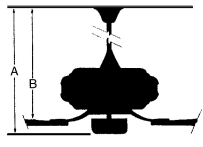

Image File Name: F410L-BS.jpg

| | |
|--|--------------------------------------|
| Item # F410L-BS | UPC Code: 706411058868 |
| Product Family Name: Slant | Finish: Brushed Steel |
| Category: INTERIOR FAN | Category Type: Ceiling Fan |
| Certification E75795 | |
| Patents: U.S. Patent(s): Pending | |
| Notes: | |

MEASUREMENTS

| | | | |
|----------------------------------|--------------------------|-------------------|------------------------|
| Blade Finish: | Reversible Blades: | | |
| | No | | |
| Blade Material: | Slope: | | |
| ABS | Yes | | |
| Blade Sweep: | No. of Blades: | Blade Pitch: | Hanging Weight: |
| 36" | 3 | 20 DEGREES | 14.99 |
| Downrod 1: | Downrod 1 Outside Dia: | Downrod 2: | Downrod 2 Outside Dia: |
| 6 | .75 | | |
| Ceiling to Lowest Point: (Dim A) | Ceiling to Blade (Dim B) | Lead Wire: | Motor Size: |
| 16.0 | 10.75 | 80" | DC/120x20mm |