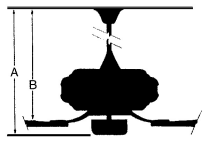

Image File Name: **F852L-HBZ.jpg**

MEASUREMENTS

Blade Finish:		Reversible Blades:	
WOOD		No	
Blade Material:		Slope:	
WOOD		Yes	
Blade Sweep:	No. of Blades:	Blade Pitch:	Hanging Weight:
56"	5	14 DEGREES	16.56
Downrod 1:	Downrod 1 Outside Dia:	Downrod 2:	Downrod 2 Outside Dia:
6	0.75		
Ceiling to Lowest Point: (Dim A)	Ceiling to Blade (Dim B)	Lead Wire:	Motor Size:
20.5	11.0	80"	DC 120X15MM