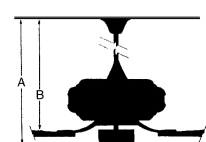

## MEASUREMENTS

Blade Finish:	Reversible Blades:		
	<b>No</b>		
Blade Material:	Slope:		
<b>SOLID WOOD</b>	<b>Yes</b>		
Blade Sweep:	No. of Blades:	Blade Pitch:	Hanging Weight:
<b>56"</b>	<b>5</b>	<b>14 degrees</b>	<b>16.56</b>
Downrod 1:	Downrod 1 Outside Dia:	Downrod 2:	Downrod 2 Outside Dia:
<b>6</b>	<b>0.75</b>		
Ceiling to Lowest Point: (Dim A)	Ceiling to Blade (Dim B)	Lead Wire:	Motor Size:
<b>20.5</b>	<b>11.0</b>	<b>80"</b>	<b>DC 120X15MM</b>