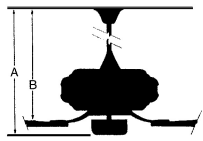

## MEASUREMENTS

Blade Finish:					Reversible Blades:	<b>No</b>
Blade Material:					Slope:	<b>No</b>
<b>ABS</b>					Hanging Weight:	<b>26.06</b>
Blade Sweep:	No. of Blades:	Blade Pitch:			Downrod 2 Outside Dia:	
<b>52"</b>	<b>3</b>	<b>14 DEGREES</b>				
Downrod 1:	Downrod 1 Outside Dia:	Downrod 2:			Motor Size:	<b>188X20MM</b>
Ceiling to Lowest Point: (Dim A)	Ceiling to Blade (Dim B)	Lead Wire:				
<b>12.0</b>	<b>8.5</b>	<b>8"</b>				