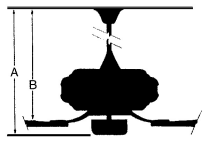

MEASUREMENTS

Blade Finish:					Reversible Blades:	No
Blade Material:	ABS CONSTRUCTION				Slope:	No
Blade Sweep:	No. of Blades:	Blade Pitch:	Hanging Weight:			
52"	3	14 degrees	22.69			
Downrod 1:	Downrod 1 Outside Dia:	Downrod 2:	Downrod 2 Outside Dia:			
Ceiling to Lowest Point: (Dim A)	Ceiling to Blade (Dim B)	Lead Wire:	Motor Size:			
11.0	7.5	8"	172X20MM			
RPM:	Low	Low/Med.	Medium	Med/High	High	
Amps:	69				161	
Watts:	0.246				0.51	
CFM:	14.03				60.54	
CFM/Watts:	2116.0				5203.0	
	150.82				85.94	