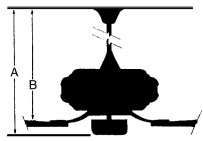

## MEASUREMENTS

Blade Finish:				Reversible Blades:	<b>No</b>
Blade Material:				Slope:	<b>No</b>
<b>ABS</b>				Hanging Weight:	<b>26.76</b>
Blade Sweep:	No. of Blades:	Blade Pitch:			
<b>52"</b>	<b>3</b>	<b>14 degrees</b>	Downrod 1 Outside Dia:	Downrod 2 Outside Dia:	
Downrod 1:	Downrod 1 Outside Dia:	Downrod 2:			
Ceiling to Lowest Point: (Dim A)	Ceiling to Blade (Dim B)	Lead Wire:	Motor Size:		
<b>11.5</b>	<b>8.25</b>	<b>8"</b>	<b>172X20MM</b>		