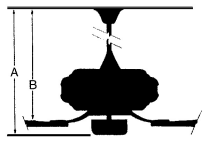

MEASUREMENTS

Blade Finish:	Reversible Blades:		
	No		
Blade Material:	Slope:		
ABS	No		
Blade Sweep:	No. of Blades:	Blade Pitch:	Hanging Weight:
44"	3	14 degrees	19.4
Downrod 1:	Downrod 1 Outside Dia:	Downrod 2:	Downrod 2 Outside Dia:
Ceiling to Lowest Point: (Dim A)	Ceiling to Blade (Dim B)	Lead Wire:	Motor Size:
11.0	7.5	8"	153X17MM