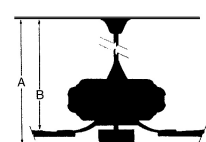

Image File Name: **F517L-WH.jpg**

MEASUREMENTS

Blade Finish:				Reversible Blades:	No
Blade Material:				Slope:	Yes
ABS				Hanging Weight:	24.76
Blade Sweep:	No. of Blades:	Blade Pitch:			
52"	3	14	Downrod 1 Outside Dia:	Downrod 2 Outside Dia:	
Downrod 1:	Downrod 1 Outside Dia:	Downrod 2:			
6	.75				
Ceiling to Lowest Point: (Dim A)	Ceiling to Blade (Dim B)	Lead Wire:	Motor Size:		
17.5	14.25	80"	172x20MM		