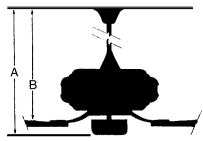

Image File Name: **F517L-PN.jpg**

MEASUREMENTS

Blade Finish:				Reversible Blades:	No
Blade Material:				Slope:	Yes
ABS				Hanging Weight:	24.76
Blade Sweep:	No. of Blades:	Blade Pitch:			
52"	3	14	Downrod 1 Outside Dia:	Downrod 2 Outside Dia:	
Downrod 1:	Downrod 1 Outside Dia:	Downrod 2:			
6	.75				
Ceiling to Lowest Point: (Dim A)	Ceiling to Blade (Dim B)	Lead Wire:	Motor Size:		
17.5	14.25	80"	172x20MM		