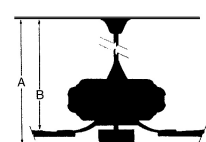

## MEASUREMENTS

Blade Finish:	Reversible Blades:		
	<b>No</b>		
Blade Material:	Slope:		
<b>ABS</b>	<b>Yes</b>		
Blade Sweep:	No. of Blades:	Blade Pitch:	Hanging Weight:
<b>52"</b>	<b>3</b>	<b>14</b>	<b>24.76</b>
Downrod 1:	Downrod 1 Outside Dia:	Downrod 2:	Downrod 2 Outside Dia:
<b>6</b>	<b>.75</b>		
Ceiling to Lowest Point: (Dim A)	Ceiling to Blade (Dim B)	Lead Wire:	Motor Size:
<b>17.5</b>	<b>14.25</b>	<b>80"</b>	<b>172x20MM</b>