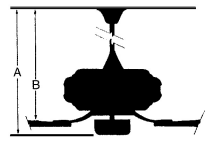

MEASUREMENTS

Blade Finish:				Reversible Blades:	No
Blade Material:				Slope:	Yes
ABS				Hanging Weight:	24.76
Blade Sweep:	No. of Blades:	Blade Pitch:			
52"	3	14	Downrod 1 Outside Dia:	Downrod 2 Outside Dia:	
Downrod 1:	Downrod 1 Outside Dia:	Downrod 2:			
6	.75				
Ceiling to Lowest Point: (Dim A)	Ceiling to Blade (Dim B)	Lead Wire:	Motor Size:		
17.5	14.25	80"	172X20MM		