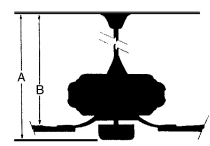

## MEASUREMENTS

Blade Finish:					Reversible Blades:	<b>No</b>
Blade Material:	<b>ABS CONSTRUCTION</b>				Slope:	<b>Yes</b>
Blade Sweep:	No. of Blades:	Blade Pitch:	Hanging Weight:			
<b>56"</b>	<b>5</b>	<b>15 DEGREES</b>	<b>15.98</b>			
Downrod 1:	Downrod 1 Outside Dia:	Downrod 2:	Downrod 2 Outside Dia:			
<b>6</b>	<b>0.75</b>					
Ceiling to Lowest Point: (Dim A)	Ceiling to Blade (Dim B)	Lead Wire:	Motor Size:			
<b>17.25</b>	<b>15.25</b>	<b>80"</b>	<b>DC/125x30</b>			
<b>RPM:</b>	Low	Low/Med.	Medium	Med/High	High	
<b>50</b>					<b>156</b>	
<b>Amps:</b>	<b>0.076</b>				<b>0.552</b>	
<b>Watts:</b>	<b>3.1</b>				<b>32.11</b>	
<b>CFM:</b>	<b>1717.0</b>				<b>6276.0</b>	
<b>CFM/Watts:</b>	<b>553.87</b>				<b>195.45</b>	