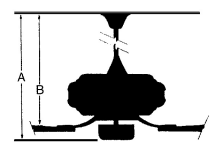

MEASUREMENTS

Blade Finish:					Reversible Blades: No
Blade Material: PLYWOOD CONSTRUCTION					Slope: No
Blade Sweep: 52"	No. of Blades: 5	Blade Pitch: 12 DEGREES	Hanging Weight: 17.11		
Downrod 1: 6	Downrod 1 Outside Dia: 0.75	Downrod 2: 80	Downrod 2 Outside Dia:		
Ceiling to Lowest Point: (Dim A) 15.0	Ceiling to Blade (Dim B) 9.5	Lead Wire: 80	Motor Size: 153x15mm		
RPM:	Low 79	Low/Med. 133	Medium 188	Med/High 0.56	High 66.1
Amps:	0.27	0.42	0.56	0.56	66.1
Watts:	13.7	33.8	4065.0	5699.0	86.22
CFM:	2527.0	4065.0	5699.0	86.22	
CFM/Watts:	184.45	120.27	86.22		