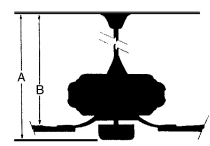

MEASUREMENTS

Blade Finish:					Reversible Blades: No
Blade Material: PLYWOOD CONSTRUCTION					Slope: No
Blade Sweep: 52"	No. of Blades: 5	Blade Pitch: 12 DEGREES	Hanging Weight: 17.11		
Downrod 1: 6	Downrod 1 Outside Dia: 0.75	Downrod 2: 6	Downrod 2 Outside Dia:		
Ceiling to Lowest Point: (Dim A) 15.0	Ceiling to Blade (Dim B) 9.5	Lead Wire: 80	Motor Size: 153x15		
RPM:	Low 79	Low/Med. 133	Medium 188	Med/High 0.56	High 66.1
Amps:	0.27	0.42	0.56	0.56	66.1
Watts:	13.7	33.8	66.1	66.1	66.1
CFM:	2527.0	4065.0	5699.0	5699.0	5699.0
CFM/Watts:	184.45	120.27	86.22	86.22	86.22