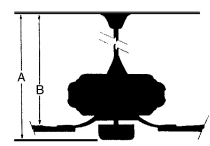

MEASUREMENTS

Blade Finish:						Reversible Blades:	No
Blade Material:	PLYWOOD CONSTRUCTION					Slope:	No
Blade Sweep:	No. of Blades:	Blade Pitch:	Hanging Weight:				
52"	5	12 DEGREES	17.11				
Downrod 1:	Downrod 1 Outside Dia:	Downrod 2:	Downrod 2 Outside Dia:				
6	0.75						
Ceiling to Lowest Point: (Dim A)	Ceiling to Blade (Dim B)	Lead Wire:	Motor Size:				
15.0	9.5	80	153x15				