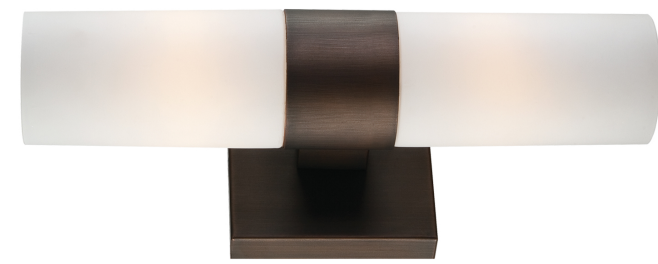

# MINKA LAVERY®

Item # <b>6212-647</b>	UPC Code: <b>747396083513</b>
Product Family Name:	Finish: <b>Copper Bronze Patina</b>
Category: <b>WALL SCONCE</b>	Category Type: <b>Sconce</b>
Certification <b>3057374</b>	
Patents:	
Notes:	

Mounted Horizontally or Vertically

Image File Name: **6212-647.jpg**

## MEASUREMENTS

Width: <b>4.5</b>	Length: <b>13.5</b>	Height: <b>13.5</b>	Extension: <b>5</b>
Height Adjustable: <b>No</b>	Min Overall Height:	Max Overall Height:	Slope: <b>No</b>
Wire Length: <b>7"</b>	Chain Length:	Safety Cable Included: <b>No</b>	Net Weight: <b>2.38</b>
Canopy Width:	Canopy Height:	Canopy Length:	Center to Bottom: <b>6.75</b>
Backplate Width: <b>4.5</b>	Backplate Height: <b>0.75</b>	Center to Top: <b>6.75</b>	

Description: <b>ETCHED OPAL GLASS</b>	Material: <b>GLASS</b>
Part No.: <b>G6211</b>	Quantity: <b>1</b>
Width: <b>3.0</b>	Height: <b>6.25</b>
	Length: <b>3.0</b>