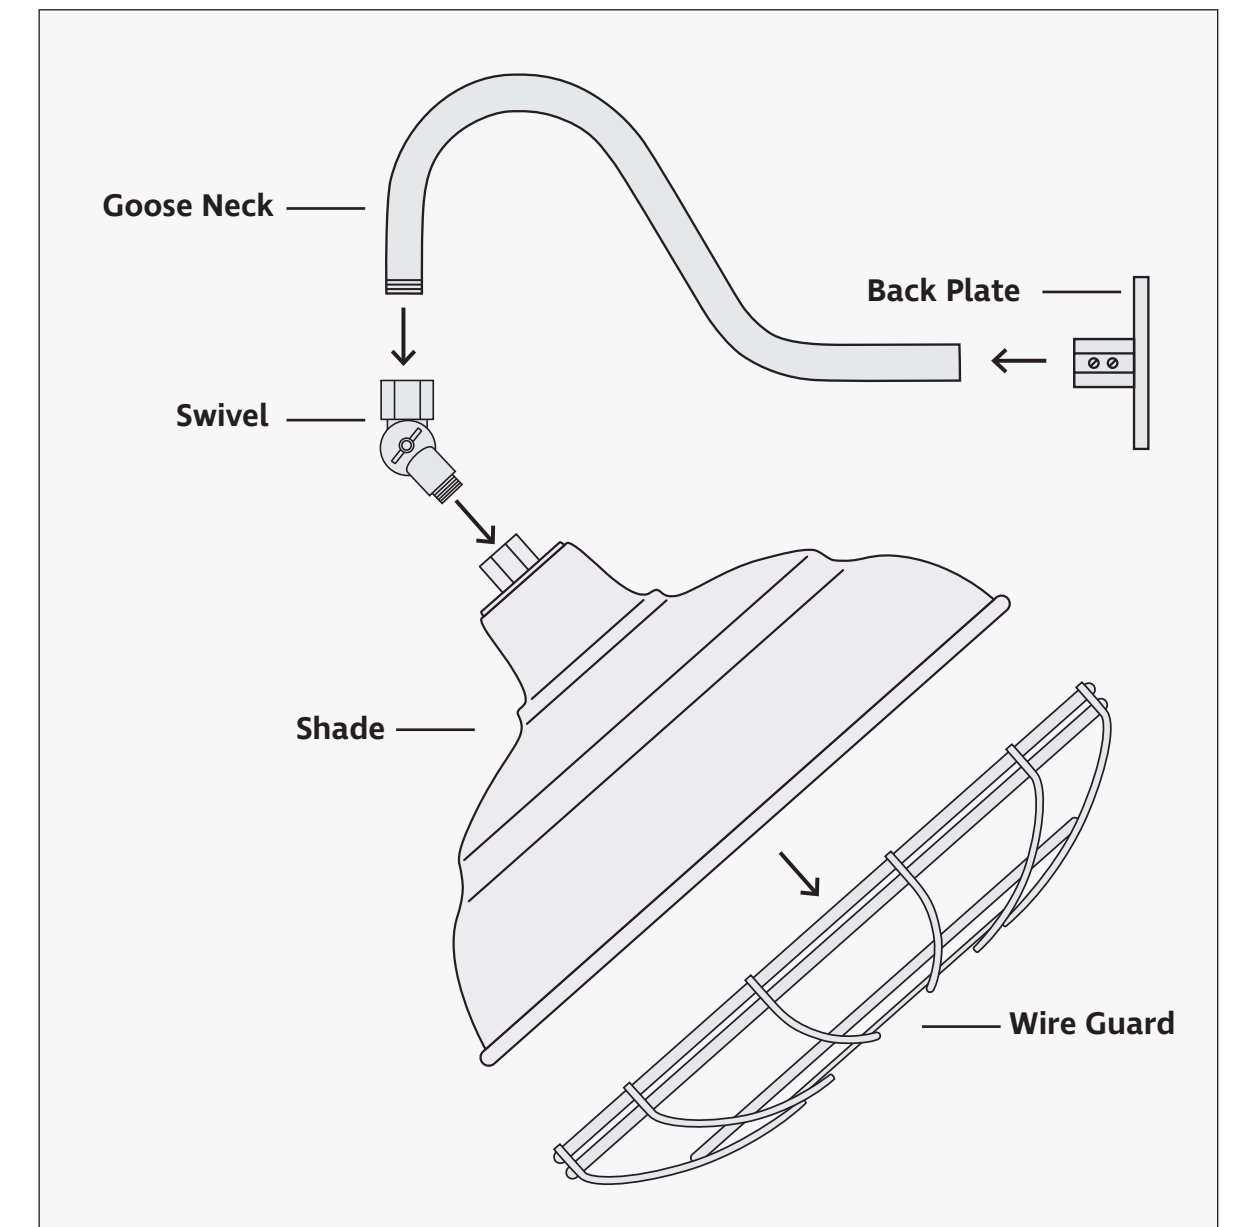

HOW TO ORDER:

#1 - CHOOSE A SHADE

#2 - CHOOSE A SIZE

#3 - CHOOSE A COLOR

RAS Angle Shades	RAS12 	RAS10 	ABR - Architectural Bronze BP - Black Porcelain GA - Galvanized GY - Gray NB - Navy Blue NC - Natural Copper SB - Satin Black SFP - Sea Foam Porcelain SG - Satin Green SR - Satin Red WH - White WP - White Porcelain	
RDBS Deep Bowl Shades	RDBS12 	RDBS10 	ABR - Architectural Bronze GA - Galvanized GY - Gray NB - Navy Blue SB - Satin Black SG - Satin Green SR - Satin Red WH - White	
RES Emblem Shades	RES12 	RES10 	ABR - Architectural Bronze GA - Galvanized SB - Satin Black SG - Satin Green SR - Satin Red WH - White	
RMWHS Modified Warehouse Shade	RMWHS17 	RMWHS14 	ABR - Architectural Bronze BA - Brushed Aluminum SB - Satin Black SG - Satin Green SR - Satin Red WH - White	
RRRS Railroad Shade	RRRS18 	RRRS14 	ABR - Architectural Bronze CP - Copper GA - Galvanized SB - Satin Black	
RRWS Radial Wave Shade	RRWS18 	RRWS15 	RRWS12 	ABR - Architectural Bronze CP - Copper GA - Galvanized SB - Satin Black SR - Satin Red WH - White
RWHS Warehouse Shade	RWHS17 	RWHS14 	ABR - Architectural Bronze BD - Burled Film Transfer BH - Birch Film Transfer BP - Black Porcelain GA - Galvanized GY - Gray NB - Navy Blue NC - Natural Copper SB - Satin Black SFP - Sea Foam Porcelain SG - Satin Green SR - Satin Red WH - White WP - White Porcelain	

#4 - CHOOSE A GOOSE NECK (FOR WALL MOUNT)

INCLUDES BACK PLATE

RGN10 	RGN12 
RGN13 	RGN15 
RGN22 	Back Plate 
RGN23 	
RGN24 	
RGN30 	
RGN41 	

How to Assemble with Goose Neck

#5 - CHOOSE A STEM & CANOPY KIT (FOR CEILING MOUNT)