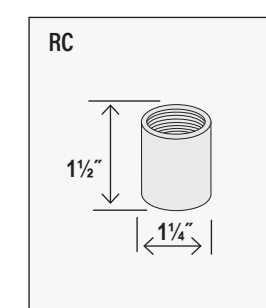

#6 - CHOOSE OPTIONS

COUPLER