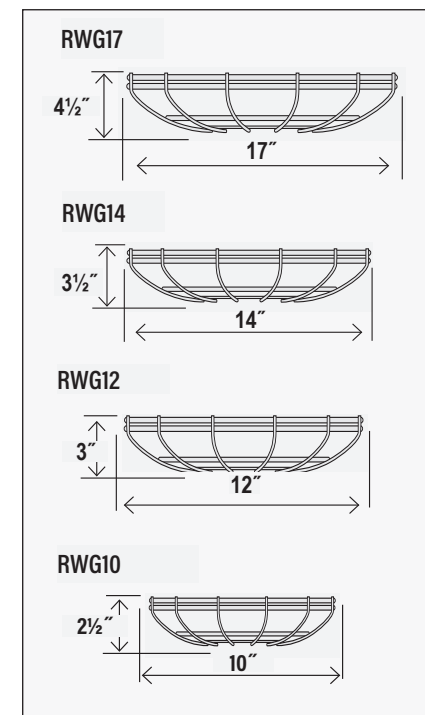

#4 - CHOOSE A GOOSE NECK (FOR WALL MOUNT)

INCLUDES BACK PLATE

RGN10 	RGN12 
RGN13 	RGN15 
RGN22 	Back Plate 
RGN23 	
RGN24 	
RGN30 	
RGN41 	

How to Assemble with Goose Neck

#5 - CHOOSE A STEM & CANOPY KIT (FOR CEILING MOUNT)

#6 - CHOOSE OPTIONS

COUPLER

SWIVEL

WIRE GUARD

Available for RAS, RDBS, RES, and RWHS Shades

LED MODULE

RLED24W
Used for both RWHS14 and RWHS17

1920 Lumens
3000K
CRI 90
Dimmable