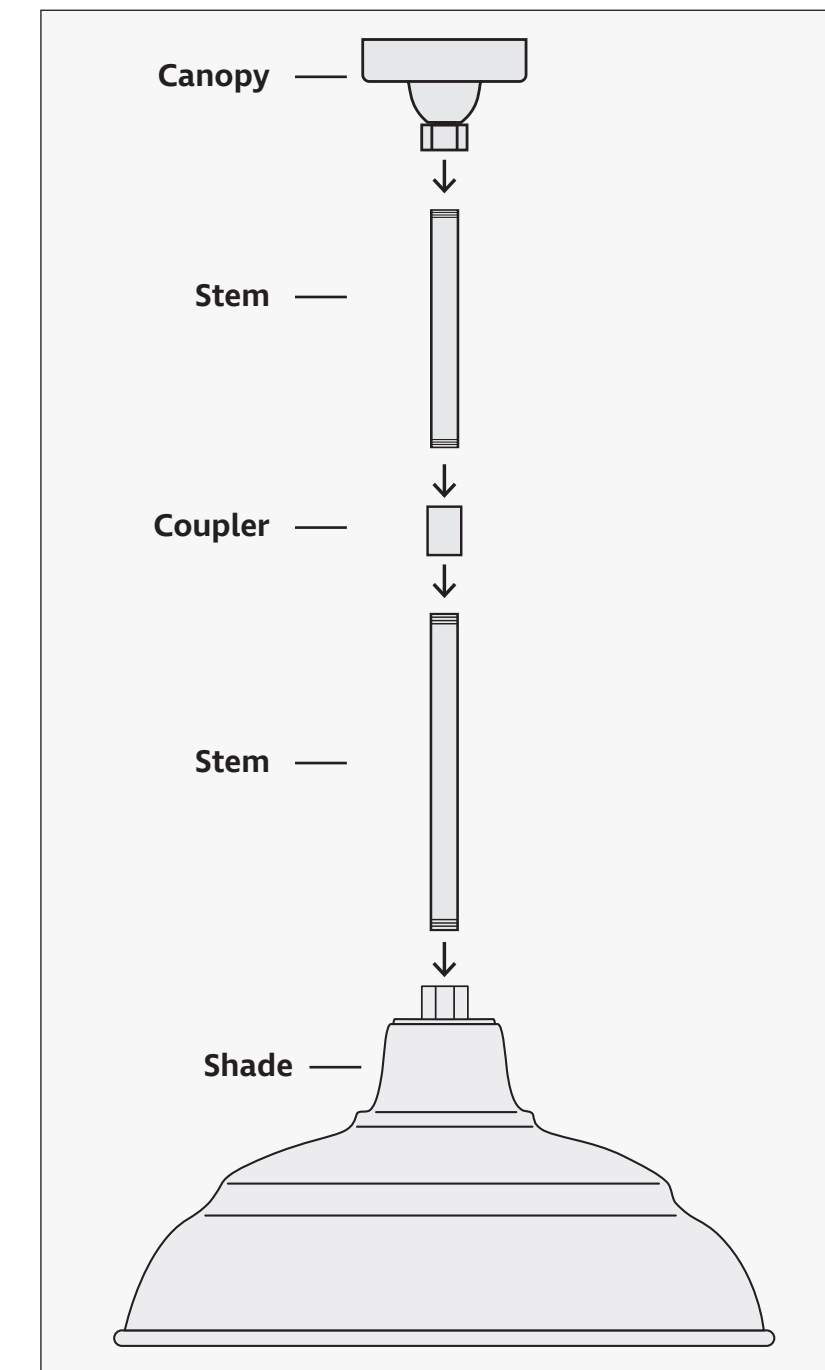

HOW TO ORDER:

#1 - CHOOSE A SHADE

#2 - CHOOSE A SIZE

#3 - CHOOSE A COLOR

RAS Angle Shades	RAS12 	RAS10 	ABR - Architectural Bronze BP - Black Porcelain GA - Galvanized GY - Gray NB - Navy Blue NC - Natural Copper SB - Satin Black SFP - Sea Foam Porcelain SG - Satin Green SR - Satin Red WH - White WP - White Porcelain	
RDBS Deep Bowl Shades	RDBS12 	RDBS10 	ABR - Architectural Bronze GA - Galvanized GY - Gray NB - Navy Blue SB - Satin Black SG - Satin Green SR - Satin Red WH - White	
RES Emblem Shades	RES12 	RES10 	ABR - Architectural Bronze GA - Galvanized SB - Satin Black SG - Satin Green SR - Satin Red WH - White	
RMWHS Modified Warehouse Shade	RMWHS17 	RMWHS14 	ABR - Architectural Bronze BA - Brushed Aluminum SB - Satin Black SG - Satin Green SR - Satin Red WH - White	
RRRS Railroad Shade	RRRS18 	RRRS14 	ABR - Architectural Bronze CP - Copper GA - Galvanized SB - Satin Black	
RRWS Radial Wave Shade	RRWS18 	RRWS15 	RRWS12 	ABR - Architectural Bronze CP - Copper GA - Galvanized SB - Satin Black SR - Satin Red WH - White
RWHS Warehouse Shade	RWHS17 	RWHS14 	ABR - Architectural Bronze BD - Burled Film Transfer BH - Birch Film Transfer BP - Black Porcelain GA - Galvanized GY - Gray NB - Navy Blue NC - Natural Copper SB - Satin Black SFP - Sea Foam Porcelain SG - Satin Green SR - Satin Red WH - White WP - White Porcelain	

#4 - CHOOSE A GOOSE NECK (FOR WALL MOUNT)

INCLUDES BACK PLATE

RGN10 	RGN12 
RGN13 	RGN15 
RGN22 	Back Plate 
RGN23 	
RGN24 	
RGN30 	
RGN41 	

How to Assemble with Goose Neck

#5 - CHOOSE A STEM & CANOPY KIT (FOR CEILING MOUNT)

#6 - CHOOSE OPTIONS

COUPLER

SWIVEL

WIRE GUARD

Available for RAS, RDBS, RES, and RWHS Shades

LED MODULE

RLED24W
Used for both RWHS14 and RWHS17

1920 Lumens
3000K
CRI 90
Dimmable

How to Assemble with Canopy

MILLENNIUM
LIGHTING