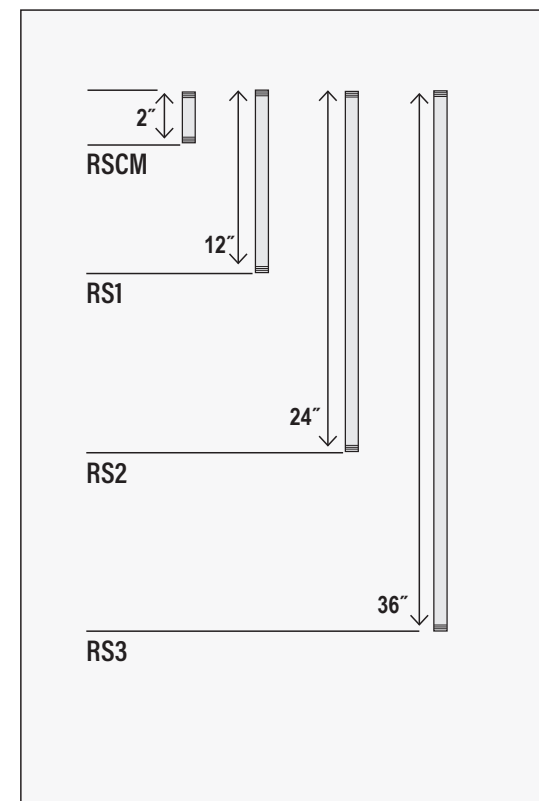

HOW TO ORDER:

#1 - CHOOSE A SHADE

#2 - CHOOSE A SIZE

#3 - CHOOSE A COLOR

RAS Angle Shades	RAS12 	RAS10 	ABR - Architectural Bronze BP - Black Porcelain GA - Galvanized GY - Gray NB - Navy Blue NC - Natural Copper SB - Satin Black SFP - Sea Foam Porcelain SG - Satin Green SR - Satin Red WH - White WP - White Porcelain	
RDBS Deep Bowl Shades	RDBS12 	RDBS10 	ABR - Architectural Bronze GA - Galvanized GY - Gray NB - Navy Blue SB - Satin Black SG - Satin Green SR - Satin Red WH - White	
RES Emblem Shades	RES12 	RES10 	ABR - Architectural Bronze GA - Galvanized SB - Satin Black SG - Satin Green SR - Satin Red WH - White	
RMWHS Modified Warehouse Shade	RMWHS17 	RMWHS14 	ABR - Architectural Bronze BA - Brushed Aluminum SB - Satin Black SG - Satin Green SR - Satin Red WH - White	
RRRS Railroad Shade	RRRS18 	RRRS14 	ABR - Architectural Bronze CP - Copper GA - Galvanized SB - Satin Black	
RRWS Radial Wave Shade	RRWS18 	RRWS15 	RRWS12 	ABR - Architectural Bronze CP - Copper GA - Galvanized SB - Satin Black SR - Satin Red WH - White
RWHS Warehouse Shade	RWHS17 	RWHS14 	ABR - Architectural Bronze BD - Burled Film Transfer BH - Birch Film Transfer BP - Black Porcelain GA - Galvanized GY - Gray NB - Navy Blue NC - Natural Copper SB - Satin Black SFP - Sea Foam Porcelain SG - Satin Green SR - Satin Red WH - White WP - White Porcelain	

#4 - CHOOSE A GOOSE NECK (FOR WALL MOUNT)

INCLUDES BACK PLATE

RGN10 	RGN12 
RGN13 	RGN15 
RGN22 	Back Plate 
RGN23 	
RGN24 	
RGN30 	
RGN41 	

How to Assemble with Goose Neck

#5 - CHOOSE A STEM & CANOPY KIT (FOR CEILING MOUNT)

#6 - CHOOSE OPTIONS

COUPLER

SWIVEL

WIRE GUARD

Available for RAS, RDBS, RES, and RWHS Shades

LED MODULE

RLED24W
Used for both RWHS14 and RWHS17

1920 Lumens
3000K
CRI 90
Dimmable