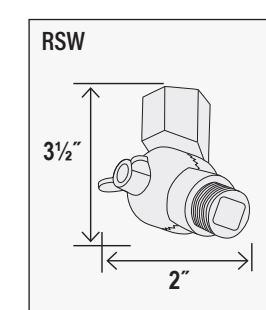

HOW TO ORDER:

#1 - CHOOSE A SHADE

#2 - CHOOSE A SIZE

#3 - CHOOSE A COLOR

RAS Angle Shades	RAS12 	RAS10 	ABR - Architectural Bronze BP - Black Porcelain GA - Galvanized GY - Gray NB - Navy Blue NC - Natural Copper SB - Satin Black SFP - Sea Foam Porcelain SG - Satin Green SR - Satin Red WH - White WP - White Porcelain	
RDBS Deep Bowl Shades	RDBS12 	RDBS10 	ABR - Architectural Bronze GA - Galvanized GY - Gray NB - Navy Blue SB - Satin Black SG - Satin Green SR - Satin Red WH - White	
RES Emblem Shades	RES12 	RES10 	ABR - Architectural Bronze GA - Galvanized SB - Satin Black SG - Satin Green SR - Satin Red WH - White	
RMWHS Modified Warehouse Shade	RMWHS17 	RMWHS14 	ABR - Architectural Bronze BA - Brushed Aluminum SB - Satin Black SG - Satin Green SR - Satin Red WH - White	
RRRS Railroad Shade	RRRS18 	RRRS14 	ABR - Architectural Bronze CP - Copper GA - Galvanized SB - Satin Black	
RRWS Radial Wave Shade	RRWS18 	RRWS15 	RRWS12 	ABR - Architectural Bronze CP - Copper GA - Galvanized SB - Satin Black SR - Satin Red WH - White
RWHS Warehouse Shade	RWHS17 	RWHS14 	ABR - Architectural Bronze BD - Burled Film Transfer BH - Birch Film Transfer BP - Black Porcelain GA - Galvanized GY - Gray NB - Navy Blue NC - Natural Copper SB - Satin Black SFP - Sea Foam Porcelain SG - Satin Green SR - Satin Red WH - White WP - White Porcelain	

#4 - CHOOSE A GOOSE NECK (FOR WALL MOUNT)

INCLUDES BACK PLATE

RGN10 	RGN12
RGN13 	RGN15
RGN22 	Back Plate
RGN23 	
RGN24 	
RGN30 	
RGN41 	

How to Assemble with Goose Neck

#5 - CHOOSE A STEM & CANOPY KIT (FOR CEILING MOUNT)

#6 - CHOOSE OPTIONS

COUPLER

SWIVEL

WIRE GUARD

Available for RAS, RDBS, RES, and RWHS Shades

LED MODULE

RLED24W
Used for both RWHS14 and RWHS17

1920 Lumens
3000K
CRI 90
Dimmable

How to Assemble with Canopy

MILLENNIUM
LIGHTING