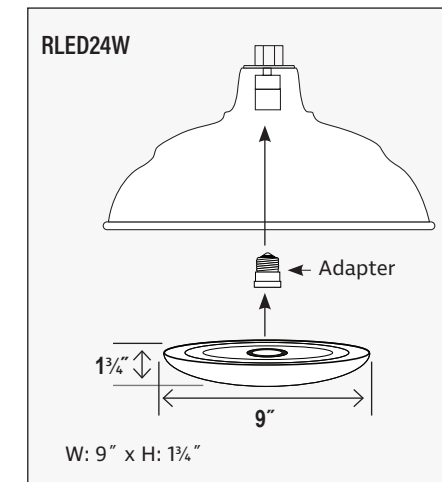

#4 - CHOOSE A GOOSE NECK (FOR WALL MOUNT)

INCLUDES BACK PLATE

RGN10 	RGN12 
RGN13 	RGN15 
RGN22 	Back Plate 
RGN23 	
RGN24 	
RGN30 	
RGN41 	

How to Assemble with Goose Neck

#5 - CHOOSE A STEM & CANOPY KIT (FOR CEILING MOUNT)

#6 - CHOOSE OPTIONS

COUPLER

SWIVEL

WIRE GUARD

Available for RAS, RDBS, RES, and RWHS Shades

LED MODULE

RLED24W
Used for both RWHS14 and RWHS17

1920 Lumens
3000K
CRI 90
Dimmable