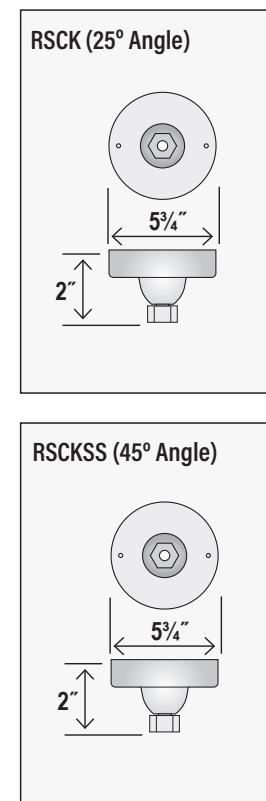

#4 - CHOOSE A GOOSE NECK (FOR WALL MOUNT)

INCLUDES BACK PLATE

RGN10 	RGN12 
RGN13 	RGN15 
RGN22 	Back Plate 
RGN23 	
RGN24 	
RGN30 	
RGN41 	

How to Assemble with Goose Neck

#5 - CHOOSE A STEM & CANOPY KIT (FOR CEILING MOUNT)