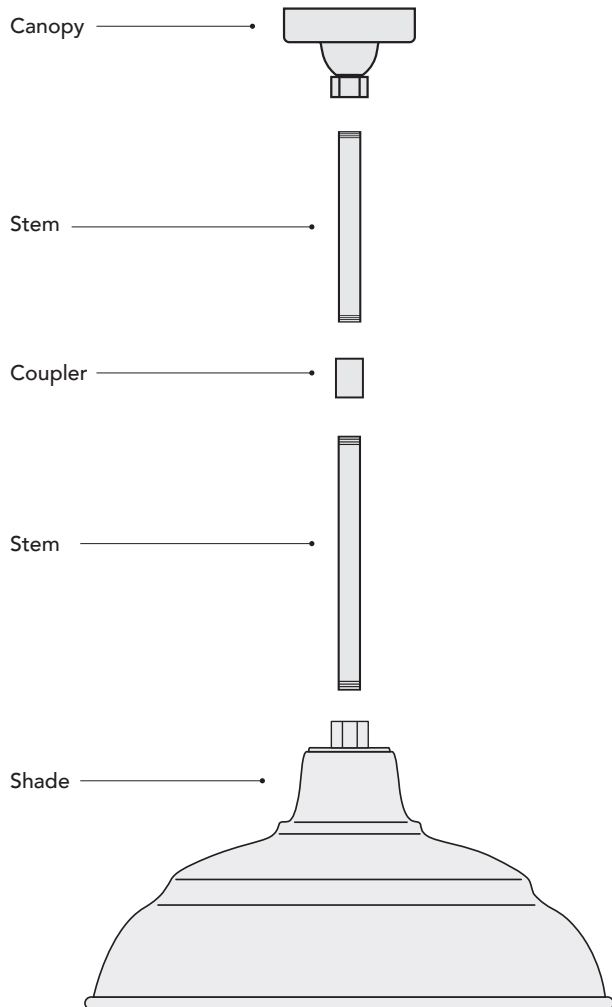

LED MODULE

RLED24W

This accessory is only compatible with RWHS14 & RWHS17 Warehouse Shades.

RLED24W

W: 9" x H: 1 1/4"

1920 Lumens
3000K
CRI 90
Dimmable

HOW TO ASSEMBLE WITH GOOSE NECK

HOW TO ASSEMBLE WITH CANOPY