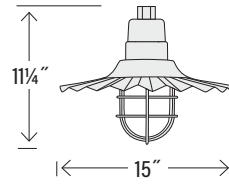

#1 - Choose A Shade

#2 - Choose A Size

#3 - Choose A Finish

RRWS
Radial Wave Shade

RRWS18

RRWS15

RRWS12

- ABR • Architectural Bronze
- CP • Copper
- GA • Galvanized
- SB • Satin Black
- SG • Satin Green
- SR • Satin Red
- WH • White

RWHS
Warehouse Shade

RWHS17

RWHS14

- ABR • Architectural Bronze
- GA • Galvanized
- GY • Gray
- NB • Navy Blue
- NC • Natural Copper
- SB • Satin Black
- SG • Satin Green
- SR • Satin Red
- WH • White