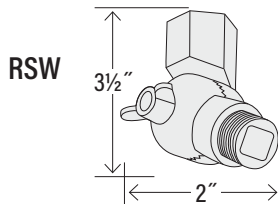

CHOOSE ACCESSORIES

#6 - CHOOSE OPTIONS

WALL MOUNT SWIVELS

Finishes:

ABR • Architectural Bronze	SG • Satin Green
CP • Copper	SR • Satin Red
GA • Galvanized	WH • White
SB • Satin Black