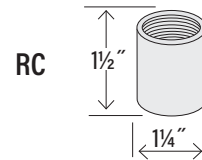

STEM CONNECTORS

Accepts 3/4" stem

Finishes:

ABR • Architectural Bronze	NB • Navy Blue
AL • Aluminum	SB • Satin Black
CP • Copper	SG • Satin Green
GA • Galvanized	SR • Satin Red
GY • Gray	WH • White