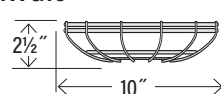

RWG10

Finishes:

ABR • Architectural Bronze	NB • Navy Blue
AL • Aluminum	SB • Satin Black
CP • Copper	SG • Satin Green
GA • Galvanized	SR • Satin Red
GY • Gray	WH • White