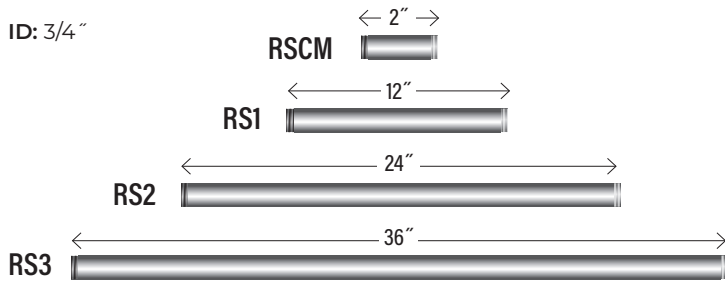

OR CHOOSE A STEM AND CANOPY KIT (FOR CEILING MOUNT)

#5 - Choose A Stem & Canopy Kit

ID: 3/4"

Finishes:

ABR • Architectural Bronze	NB • Navy Blue
AL • Aluminum	NC • Natural Copper
ASB • Aluminum Painted Satin Black	SB • Satin Black
CP • Copper	SG • Satin Green
GA • Galvanized	SR • Satin Red
GY • Gray	WH • White

RSCK (25° Angle)

RSCKSS (45° Angle)

Finishes:

ABR • Architectural Bronze	SB • Satin Black
CP • Copper	SG • Satin Green
GA • Galvanized	SR • Satin Red
GY • Gray	WH • White
NB • Navy Blue