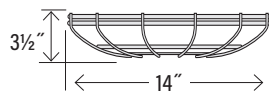

OR CHOOSE A STEM AND CANOPY KIT (FOR CEILING MOUNT)

#5 - Choose A Stem & Canopy Kit

ID: 3/4"

Finishes:

ABR • Architectural Bronze	NB • Navy Blue
AL • Aluminum	NC • Natural Copper
ASB • Aluminum Painted Satin Black	SB • Satin Black
CP • Copper	SG • Satin Green
GA • Galvanized	SR • Satin Red
GY • Gray	WH • White

RSCK (25° Angle)

RSCKSS (45° Angle)

Finishes:

ABR • Architectural Bronze	SB • Satin Black
CP • Copper	SG • Satin Green
GA • Galvanized	SR • Satin Red
GY • Gray	WH • White
NB • Navy Blue	

CHOOSE ACCESSORIES

#6 - CHOOSE OPTIONS

WALL MOUNT SWIVELS

Finishes:

ABR • Architectural Bronze	SG • Satin Green
CP • Copper	SR • Satin Red
GA • Galvanized	WH • White
SB • Satin Black	

STEM CONNECTORS

Accepts 3/4" stem

Finishes:

ABR • Architectural Bronze	NB • Navy Blue
AL • Aluminum	SB • Satin Black
CP • Copper	SG • Satin Green
GA • Galvanized	SR • Satin Red
GY • Gray	WH • White

WIRE GUARDS

RWG17

RWG14

RWG12

RWG10

Finishes:

ABR • Architectural Bronze	NB • Navy Blue
AL • Aluminum	SB • Satin Black
CP • Copper	SG • Satin Green
GA • Galvanized	SR • Satin Red
GY • Gray	WH • White

LED MODULE

RLED24W

This accessory is only compatible with RWHS14 & RWHS17 Warehouse Shades.

RLED24W

W: 9" x H: 1 1/4"

1920 Lumens
3000K
CRI 90
Dimmable