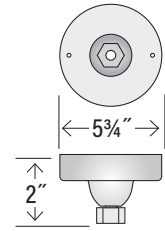

RSCKSS (45° Angle)

Finishes:

ABR • Architectural Bronze	SB • Satin Black
CP • Copper	SG • Satin Green
GA • Galvanized	SR • Satin Red
GY • Gray	WH • White
NB • Navy Blue