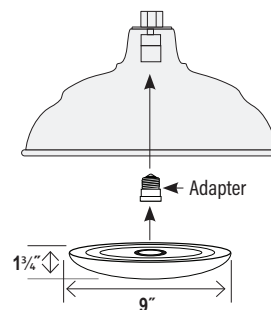

LED MODULE

RLED24W

This accessory is only compatible with RWHS14 & RWHS17 Warehouse Shades.

RLED24W

W: 9" x H: 1 1/4"

1920 Lumens
3000K
CRI 90
Dimmable