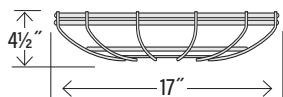

WIRE GUARDS

RWG17