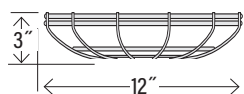

OR CHOOSE A STEM AND CANOPY KIT (FOR CEILING MOUNT)

#5 - Choose A Stem & Canopy Kit

ID: 3/4"

Finishes:

ABR • Architectural Bronze	NB • Navy Blue
AL • Aluminum	NC • Natural Copper
ASB • Aluminum Painted Satin Black	SB • Satin Black
CP • Copper	SG • Satin Green
GA • Galvanized	SR • Satin Red
GY • Gray	WH • White

RSCK (25° Angle)

RSCKSS (45° Angle)

Finishes:

ABR • Architectural Bronze	SB • Satin Black
CP • Copper	SG • Satin Green
GA • Galvanized	SR • Satin Red
GY • Gray	WH • White
NB • Navy Blue	

CHOOSE ACCESSORIES

#6 - CHOOSE OPTIONS

WALL MOUNT SWIVELS

Finishes:

ABR • Architectural Bronze	SG • Satin Green
CP • Copper	SR • Satin Red
GA • Galvanized	WH • White
SB • Satin Black	

STEM CONNECTORS

Accepts 3/4" stem

Finishes:

ABR • Architectural Bronze	NB • Navy Blue
AL • Aluminum	SB • Satin Black
CP • Copper	SG • Satin Green
GA • Galvanized	SR • Satin Red
GY • Gray	WH • White

WIRE GUARDS

RWG17

RWG14

RWG12

RWG10

Finishes:

ABR • Architectural Bronze	NB • Navy Blue
AL • Aluminum	SB • Satin Black
CP • Copper	SG • Satin Green
GA • Galvanized	SR • Satin Red
GY • Gray	WH • White

LED MODULE

RLED24W

This accessory is only compatible with RWHS14 & RWHS17 Warehouse Shades.

RLED24W

W: 9" x H: 1 1/4"

1920 Lumens
3000K
CRI 90
Dimmable