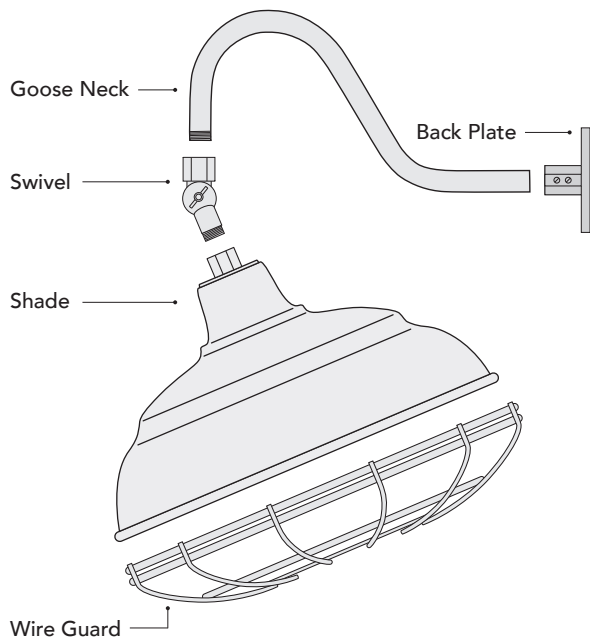

LED MODULE

RLED24W

This accessory is only compatible with RWHS14 & RWHS17 Warehouse Shades.

RLED24W

W: 9" x H: 1 1/4"

1920 Lumens
3000K
CRI 90
Dimmable

HOW TO ASSEMBLE WITH GOOSE NECK

HOW TO ASSEMBLE WITH CANOPY