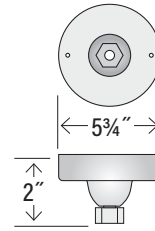

OR CHOOSE A STEM AND CANOPY KIT (FOR CEILING MOUNT)

#5 - Choose A Stem & Canopy Kit

ID: 3/4"

Finishes:

ABR • Architectural Bronze	NB • Navy Blue
AL • Aluminum	NC • Natural Copper
ASB • Aluminum Painted Satin Black	SB • Satin Black
CP • Copper	SG • Satin Green
GA • Galvanized	SR • Satin Red
GY • Gray	WH • White

RSCK (25° Angle)

RSCKSS (45° Angle)

Finishes:

ABR • Architectural Bronze	SB • Satin Black
CP • Copper	SG • Satin Green
GA • Galvanized	SR • Satin Red
GY • Gray	WH • White
NB • Navy Blue	

CHOOSE ACCESSORIES

#6 - CHOOSE OPTIONS

WALL MOUNT SWIVELS

Finishes:

ABR • Architectural Bronze	SG • Satin Green
CP • Copper	SR • Satin Red
GA • Galvanized	WH • White
SB • Satin Black	

STEM CONNECTORS

Accepts 3/4" stem

Finishes:

ABR • Architectural Bronze	NB • Navy Blue
AL • Aluminum	SB • Satin Black
CP • Copper	SG • Satin Green
GA • Galvanized	SR • Satin Red
GY • Gray	WH • White

WIRE GUARDS

RWG17

RWG14

RWG12

RWG10

Finishes:

ABR • Architectural Bronze	NB • Navy Blue
AL • Aluminum	SB • Satin Black
CP • Copper	SG • Satin Green
GA • Galvanized	SR • Satin Red
GY • Gray	WH • White

LED MODULE

RLED24W

This accessory is only compatible with RWHS14 & RWHS17 Warehouse Shades.

RLED24W

W: 9" x H: 1 1/4"

1920 Lumens
3000K
CRI 90
Dimmable