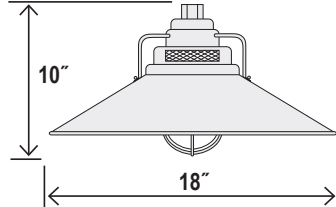

RRRS18 - R SERIES 18" RAILROAD SHADE

This item can be converted to a pendant or wall sconce with purchase of separate compatible downrod or goose neck. Please see compatible downrods and arms below:

- Compatible downrods: RS1, RS2, and RS3
- Compatible with arms: RGN10, RGN12, RGN13, RGN15, RGN22, RGN23, RGN24, RGN30, and RGN41

Accepts 3/4" stem

Inside Etched Glass and Glass
Guard Included

Dimensions

Width	18"
Height	10"
Wire	100"

Finish & Material

Finishes	ABR - Architectural Bronze CP - Copper GA - Galvanized SB - Satin Black
Material	Metal