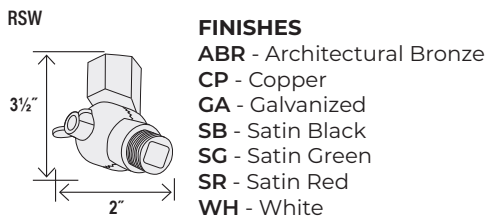

WALL MOUNT SWIVELS