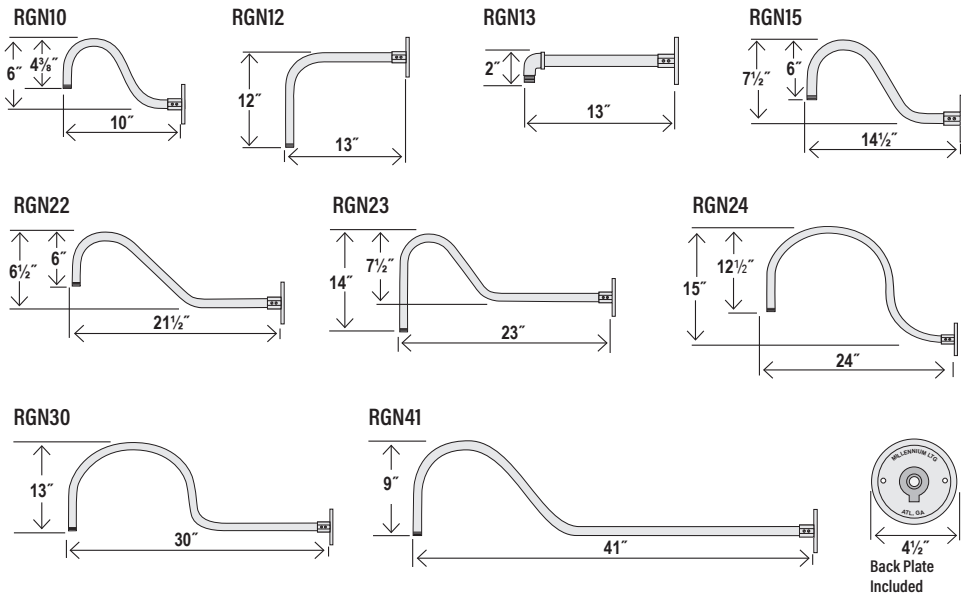

Dimensions

Width	14"
Height	9½"
Wire	100"

Finish & Material

Finishes	ABR - Architectural Bronze CP - Copper GA - Galvanized SB - Satin Black
Material	Metal

Glass

Glass	Inside Etched Glass
-------	---------------------

Wattage

Bulbs	1-Medium A21
Watts per Bulb	200W
Voltage	120V
Bulbs Included	No

Certification

UL Listed	Wet Location
-----------	--------------

Item Number

SKU	RRRS14
-----	--------

R SERIES OPTIONS

GOOSE NECKS - (WALL MOUNT)