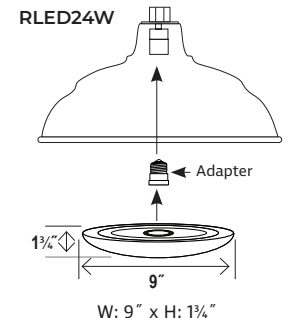

1920 Lumens
3000K
CRI 90
Dimmable

R SERIES OPTIONS

1 LIGHT POST ADAPTERS

- Will work with any RLM shade
- Designed to fit standard 3" posts and pier mount bases
- Unique stem hung design does not require pipe sealant compound on fittings.
- 3/4" inner diameter rigid conduit or water pipe may be substituted for stems or goose necks.