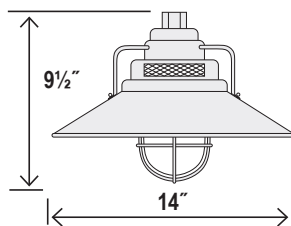

RRRS14 - R SERIES 14" RAILROAD SHADE

This item can be converted to a pendant or wall sconce with purchase of separate compatible downrod or goose neck. Please see compatible downrods and goose neck below:

- Compatible downrods: RS1, RS2, and RS3
- Compatible with arms: RGN10, RGN12, RGN13, RGN15, RGN22, RGN23, RGN24, RGN30, and RGN41