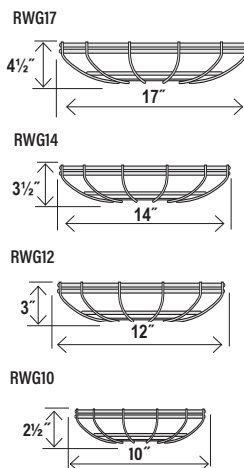

WIRE GUARDS

FINISHES

- ABR - Architectural Bronze
- GA - Galvanized
- GY - Gray
- NB - Navy Blue
- SB - Satin Black
- SG - Satin Green
- SR - Satin Red
- WH - White