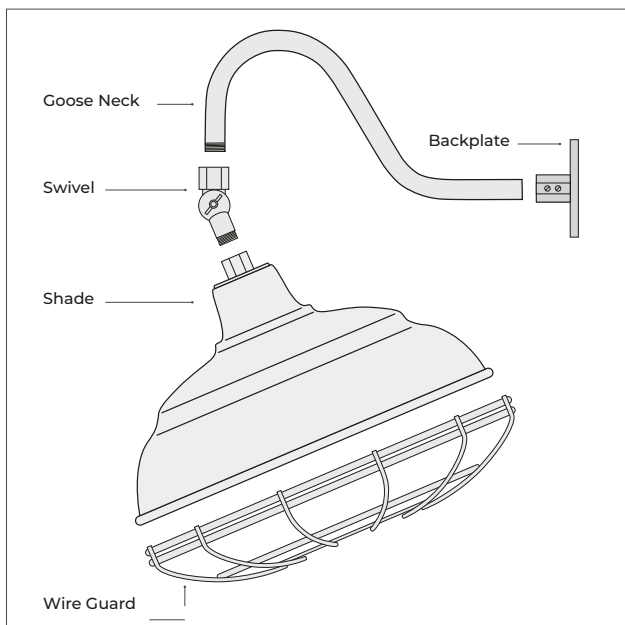

RGN24

RGN15

GOOSE NECK FINISHES:

HOW TO ASSEMBLE WITH GOOSE NECK

ACCESSORIES

CANOPY KITS

STEM FINISHES:

RSCK (25° Angle)