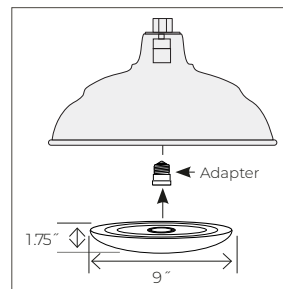

STEEP SLOPE CANOPY KITS (45° MAX)

Required for stem hung ceiling applications where slope angle is greater than 25°.

ACCESSORIES

SPECIAL APPLICATION ACCESSORIES

Steep Slope Canopy Finish Guide

WALL MOUNT SWIVELS

Use of RC connectors or RSW Swivels in outdoor applications may require pipe sealant or plumber's putty. Please refer to local codes.

Swivel Finish Guide

STEM CONNECTORS

Required to couple stems for lengths exceeding 36".

Use of RC connectors or RSW Swivels in outdoor applications may require pipe sealant or plumber's putty. Please refer to local codes.

Steep Slope Canopy Finish Guide

LED MODULE WITH ADAPTER

24W LED module w/adapter can be used for both RWHS14 and RWHS17
Not for use with RDBS10/12 and RMWHS14/17.

RLED24W