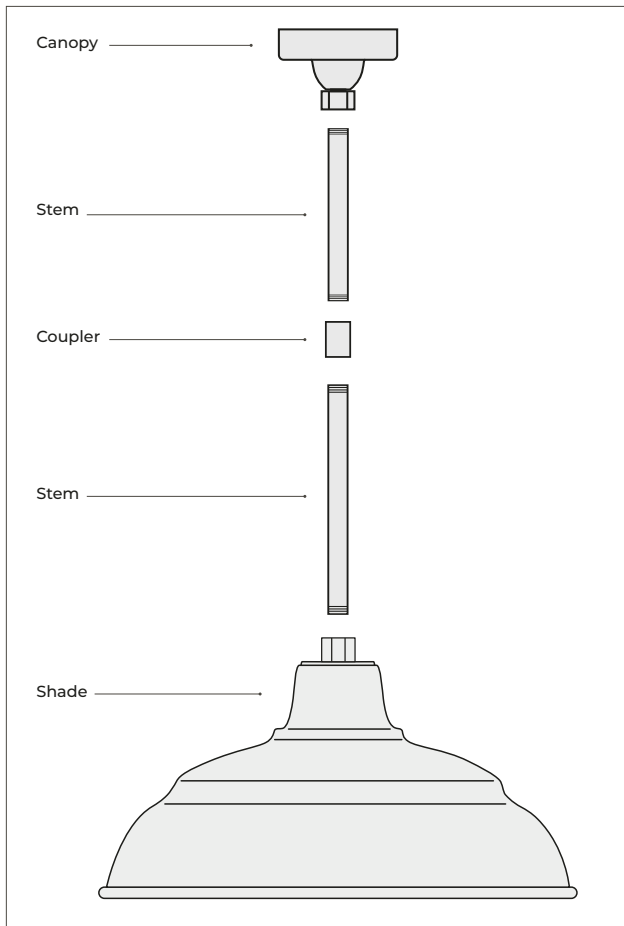

HOW TO ASSEMBLE WITH CANOPY