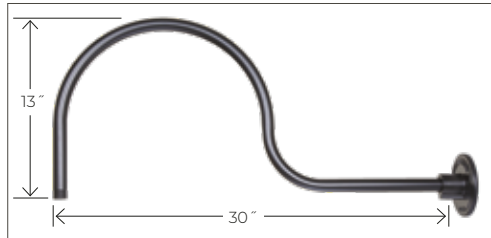

ACCESSORIES

GOOSE NECKS

Millennium RLM Shades are easily customizable using our goose necks to fit any application. Goose necks are available in a large selection of sizes and colors to be used with our:

- Angle Shades
- Deep Bowl Shades
- Modified Warehouse Shades
- Warehouse Shades
- Railroad Shades

RGN30

GOOSE NECK FINISHES:

HOW TO ASSEMBLE WITH GOOSE NECK