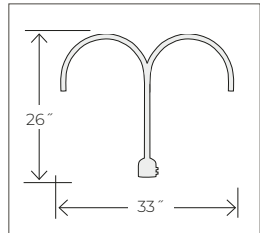

1 LIGHT POST ADAPTERS

RPAS

W: 18" x H: 26"
Fits standard 3" posts and pier mount bases.

1 LIGHT POST ADAPTER FINISHES:

2 LIGHT POST ADAPTERS

RPAD

W: 33" x H: 26"
Fits standard 3" posts and pier mount bases.