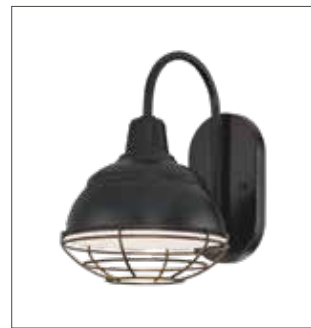

RWHWB8
8" W x 11.75" H Ext: 11"
1 Medium 100W
UL Listed Wet Locations
Finishes
Architectural Bronze
Galvanized
Natural Copper
Satin Black
Satin Green
Satin Red
White