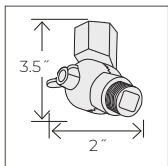

Steep Slope Canopy Finish Guide

WALL MOUNT SWIVELS

Use of RC connectors or RSW Swivels in outdoor applications may require pipe sealant or plumber's putty. Please refer to local codes.

RSW
W: 2" x H: 3.5"

Swivel Finish Guide

STEM CONNECTORS

Required to couple stems for lengths exceeding 36".

Use of RC connectors or RSW Swivels in outdoor applications may require pipe sealant or plumber's putty. Please refer to local codes.