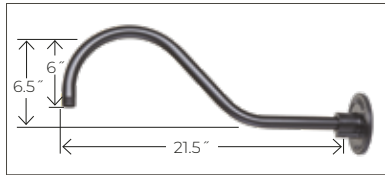

ACCESSORIES

GOOSE NECKS

Millennium RLM Shades are easily customizable using our goose necks to fit any application. Goose necks are available in a large selection of sizes and colors to be used with our:

- Angle Shades
- Deep Bowl Shades
- Modified Warehouse Shades
- Warehouse Shades
- Railroad Shades

RGN22

GOOSE NECK FINISHES:

HOW TO ASSEMBLE WITH GOOSE NECK