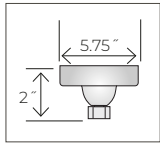

2 LIGHT POST ADAPTER FINISHES:

STEEP SLOPE CANOPY KITS (45° MAX)

Required for stem hung ceiling applications where slope angle is greater than 25°.

RSCKSS-SB
W: 5.75" x H: 2"

ACCESSORIES

SPECIAL APPLICATION ACCESSORIES