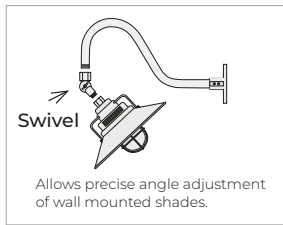

Steep Slope Canopy Finish Guide

WALL MOUNT SWIVELS

Use of RC connectors or RSW Swivels in outdoor applications may require pipe sealant or plumber's putty. Please refer to local codes.

RSW
W: 2" x H: 3.5"

Swivel Finish Guide

STEM CONNECTORS

Required to couple stems for lengths exceeding 36".

Use of RC connectors or RSW Swivels in outdoor applications may require pipe sealant or plumber's putty. Please refer to local codes.