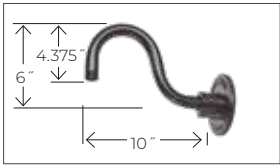

ACCESSORIES

GOOSE NECKS

Millennium RLM Shades are easily customizable using our goose necks to fit any application. Goose necks are available in a large selection of sizes and colors to be used with our:

- Angle Shades
- Deep Bowl Shades
- Modified Warehouse Shades
- Warehouse Shades
- Railroad Shades

RGN10