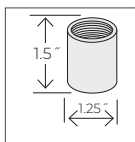

STEEP SLOPE CANOPY KITS (45° MAX)

Required for stem hung ceiling applications where slope angle is greater than 25°.

ACCESSORIES

SPECIAL APPLICATION ACCESSORIES

Steep Slope Canopy Finish Guide

WALL MOUNT SWIVELS

Use of RC connectors or RSW Swivels in outdoor applications may require pipe sealant or plumber's putty. Please refer to local codes.

Swivel Finish Guide

STEM CONNECTORS

Required to couple stems for lengths exceeding 36".

Use of RC connectors or RSW Swivels in outdoor applications may require pipe sealant or plumber's putty. Please refer to local codes.

Steep Slope Canopy Finish Guide

LED MODULE WITH ADAPTER

24W LED module w/adapter can be used for both RWHS14 and RWHS17
Not for use with RDBS10/12 and RMWHS14/17.