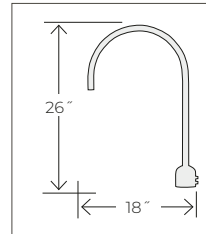

RSCKSS (45° Angle)

CANOPY FINISHES:

HOW TO ASSEMBLE WITH CANOPY

ACCESSORIES

1 & 2 LIGHT POST ADAPTERS

Post adapters are designed to fit standard 3" posts and pier mount bases.
Post and/or pier mount bases are not available from Millennium Lighting.

1 LIGHT POST ADAPTERS

RPAS

W: 18" x H: 26"
Fits standard 3" posts and pier mount bases.

1 LIGHT POST ADAPTER FINISHES:

2 LIGHT POST ADAPTERS

RPAD

W: 33" x H: 26"
Fits standard 3" posts and pier mount bases.