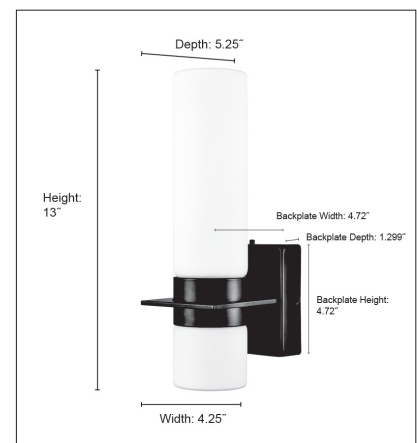

ITEM NUMBER

SKU's 79101 BN
79101 MB

Millennium Lighting
105 Declaration Drive
McDonough, GA 30253
www.millenniumlighting.com