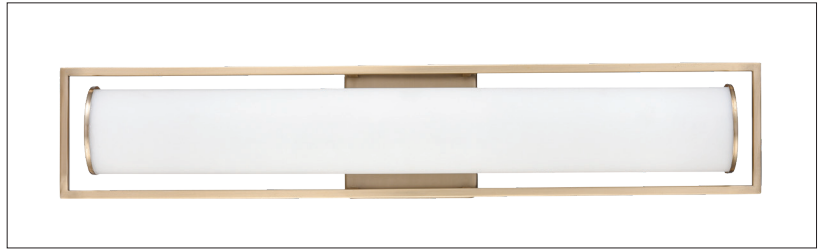

FINISH

MB - Matte Black
MG - Modern Gold

DIMENSIONS

Width 24"
Height 4.5"
Extension 4.724"
Backplate Width 4.72"
Backplate Height 4.72"
Backplate Depth 1.299"
Weight 3.96 lbs

MATERIAL

Steel

GLASS

Glass Opal White

LAMPING

LED 3000k, 4000k or 5000k
1800 lumens
20W

CERTIFICATION

ETL Listed Damp Location

ITEM NUMBER

SKU's 7601 MB
7601 MG

7601 MG

7601 MB