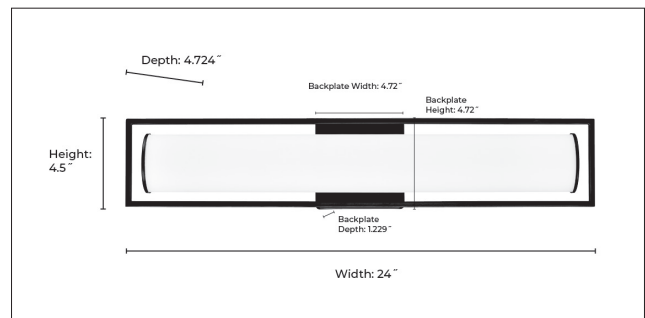

FINISH

MB - Matte Black
MG - Modern Gold

DIMENSIONS

Width 24"
Height 4.5"
Extension 4.724"
Backplate Width 4.72"
Backplate Height 4.72"
Backplate Depth 1.299"
Weight 3.96 lbs

MATERIAL

Steel

GLASS

Glass Opal White

LAMPING

LED 3000k, 4000k or 5000k
1800 lumens
20W

CERTIFICATION

ETL Listed Damp Location

ITEM NUMBER

SKU's 7601 MB
7601 MG

7601 MG

7601 MB