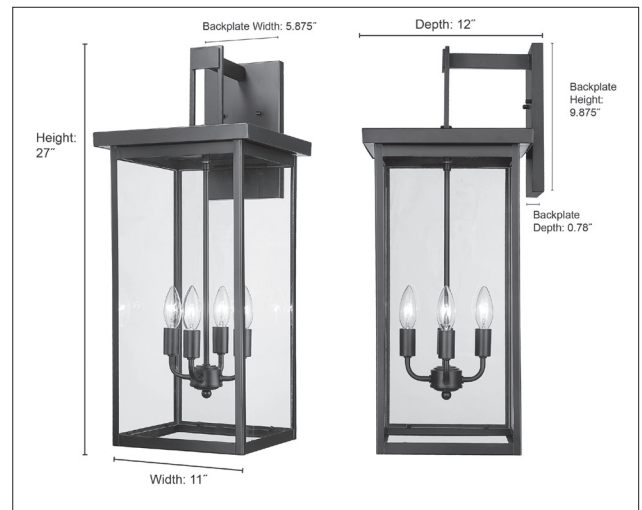

42603 BARKELEY FOUR LIGHT OUTDOOR WALL SCONCE

FINISHES

PBK - Powder Coated Black
PBZ - Powder Coated Bronze

DIMENSIONS

Width 11"
Height 27"
Depth 12"
Backplate Width 5.875"
Backplate Height 9.875"
Extension 0.78"
Weight 15.22 lbs.

MATERIAL

Steel

GLASS

Glass Clear

LAMPING

Bulbs 4-Candle
Bulbs Base Candelabra (E12)
Watts per Bulb 60W
Voltage 120V
Total Wattage 240W
Bulbs Included No

CERTIFICATION

UL Rated, ETL Wet Location

ITEM NUMBER

SKU's 42603 PBK
42603 PBZ

42603 PBK

42603 PBZ

Millennium Lighting
105 Declaration Drive
McDonough, GA 30253
www.millenniumlighting.com