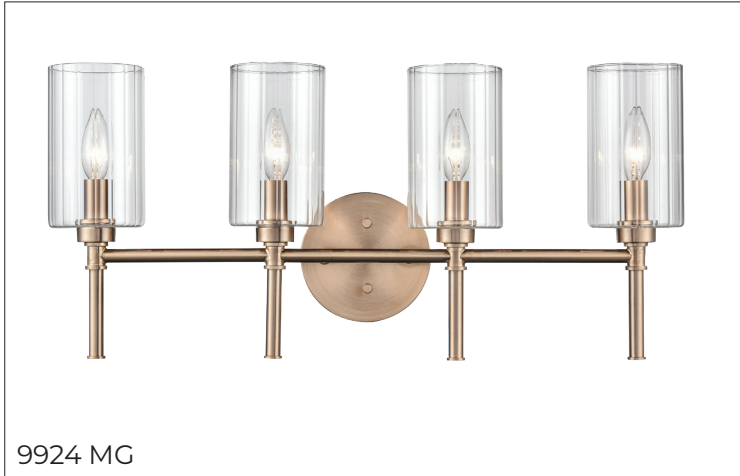

9924 - THREE LIGHT VANITY

9924 MG

9924 BN

FAMILY - CHASTINE

Dimensions

Width	25.5"
Height	12"
Extension	5.5"
Backplate Width	5.5"
Backplate Height	5.5"
Backplate Depth	0.75"
Weight	5.98 lbs

Finish & Material

Finishes	BN - Brushed Nickel MG - Modern Gold
----------	---

Material	Metal
----------	-------

Glass/Shade

Glass	Clear Beveled
-------	---------------

Wattage

# Bulbs	4-Candle
Bulbs Base	Candelabra (E12)
Watts per Bulb	60W
Voltage	120V
Bulbs Included	No

Certification

UL Listed	Damp Location
-----------	---------------

Item Number

SKU's	9924 BN 9924 MG
-------	--------------------